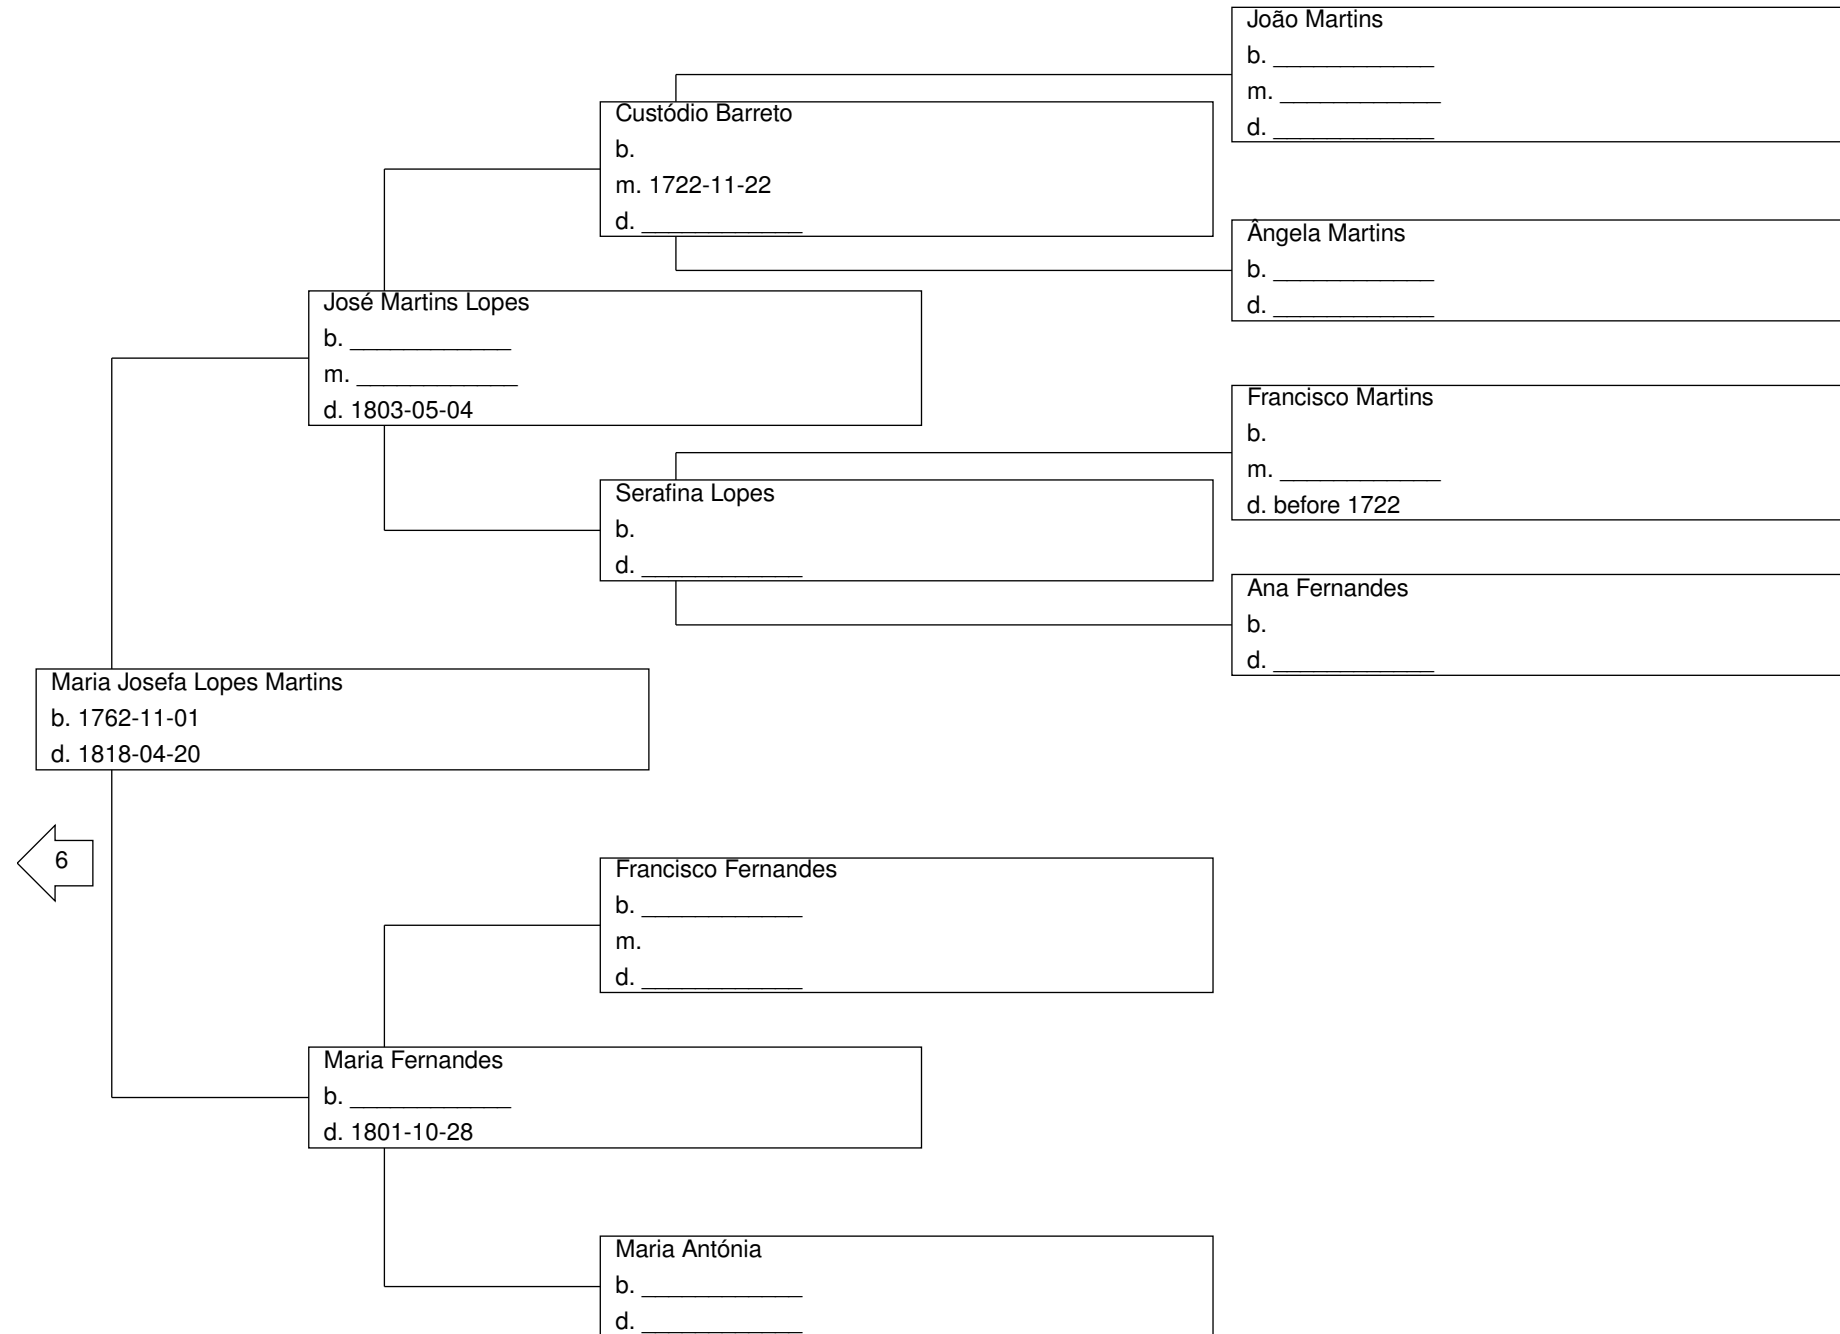

Pedigree Chart for Ricardo Pedro Lopes Martins de Mendes Ribeiro