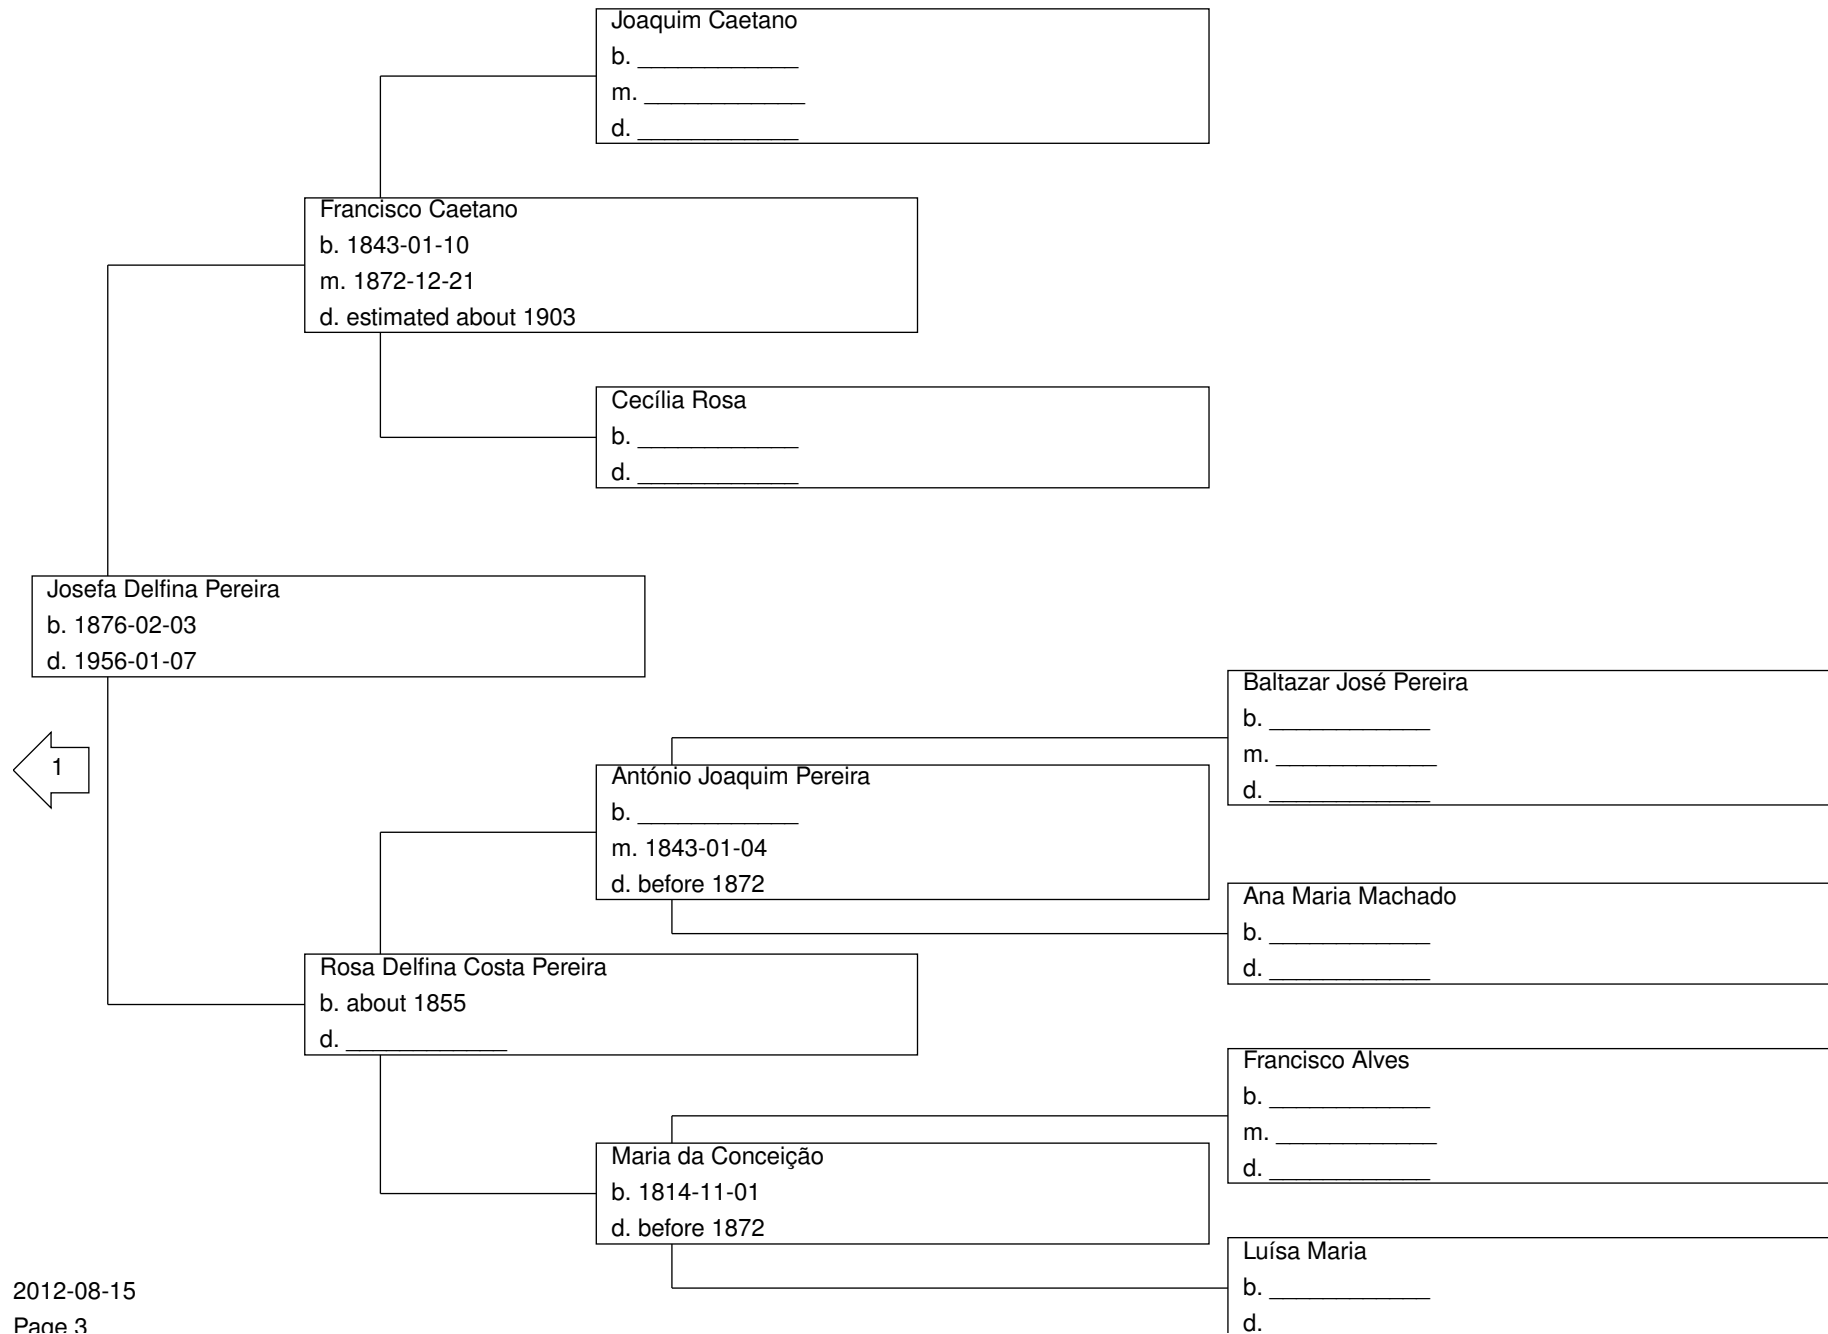

Pedigree Chart for Ricardo Pedro Lopes Martins de Mendes Ribeiro

Pedigree Chart for Ricardo Pedro Lopes Martins de Mendes Ribeiro

Pedigree Chart for Ricardo Pedro Lopes Martins de Mendes Ribeiro

Pedigree Chart for Ricardo Pedro Lopes Martins de Mendes Ribeiro