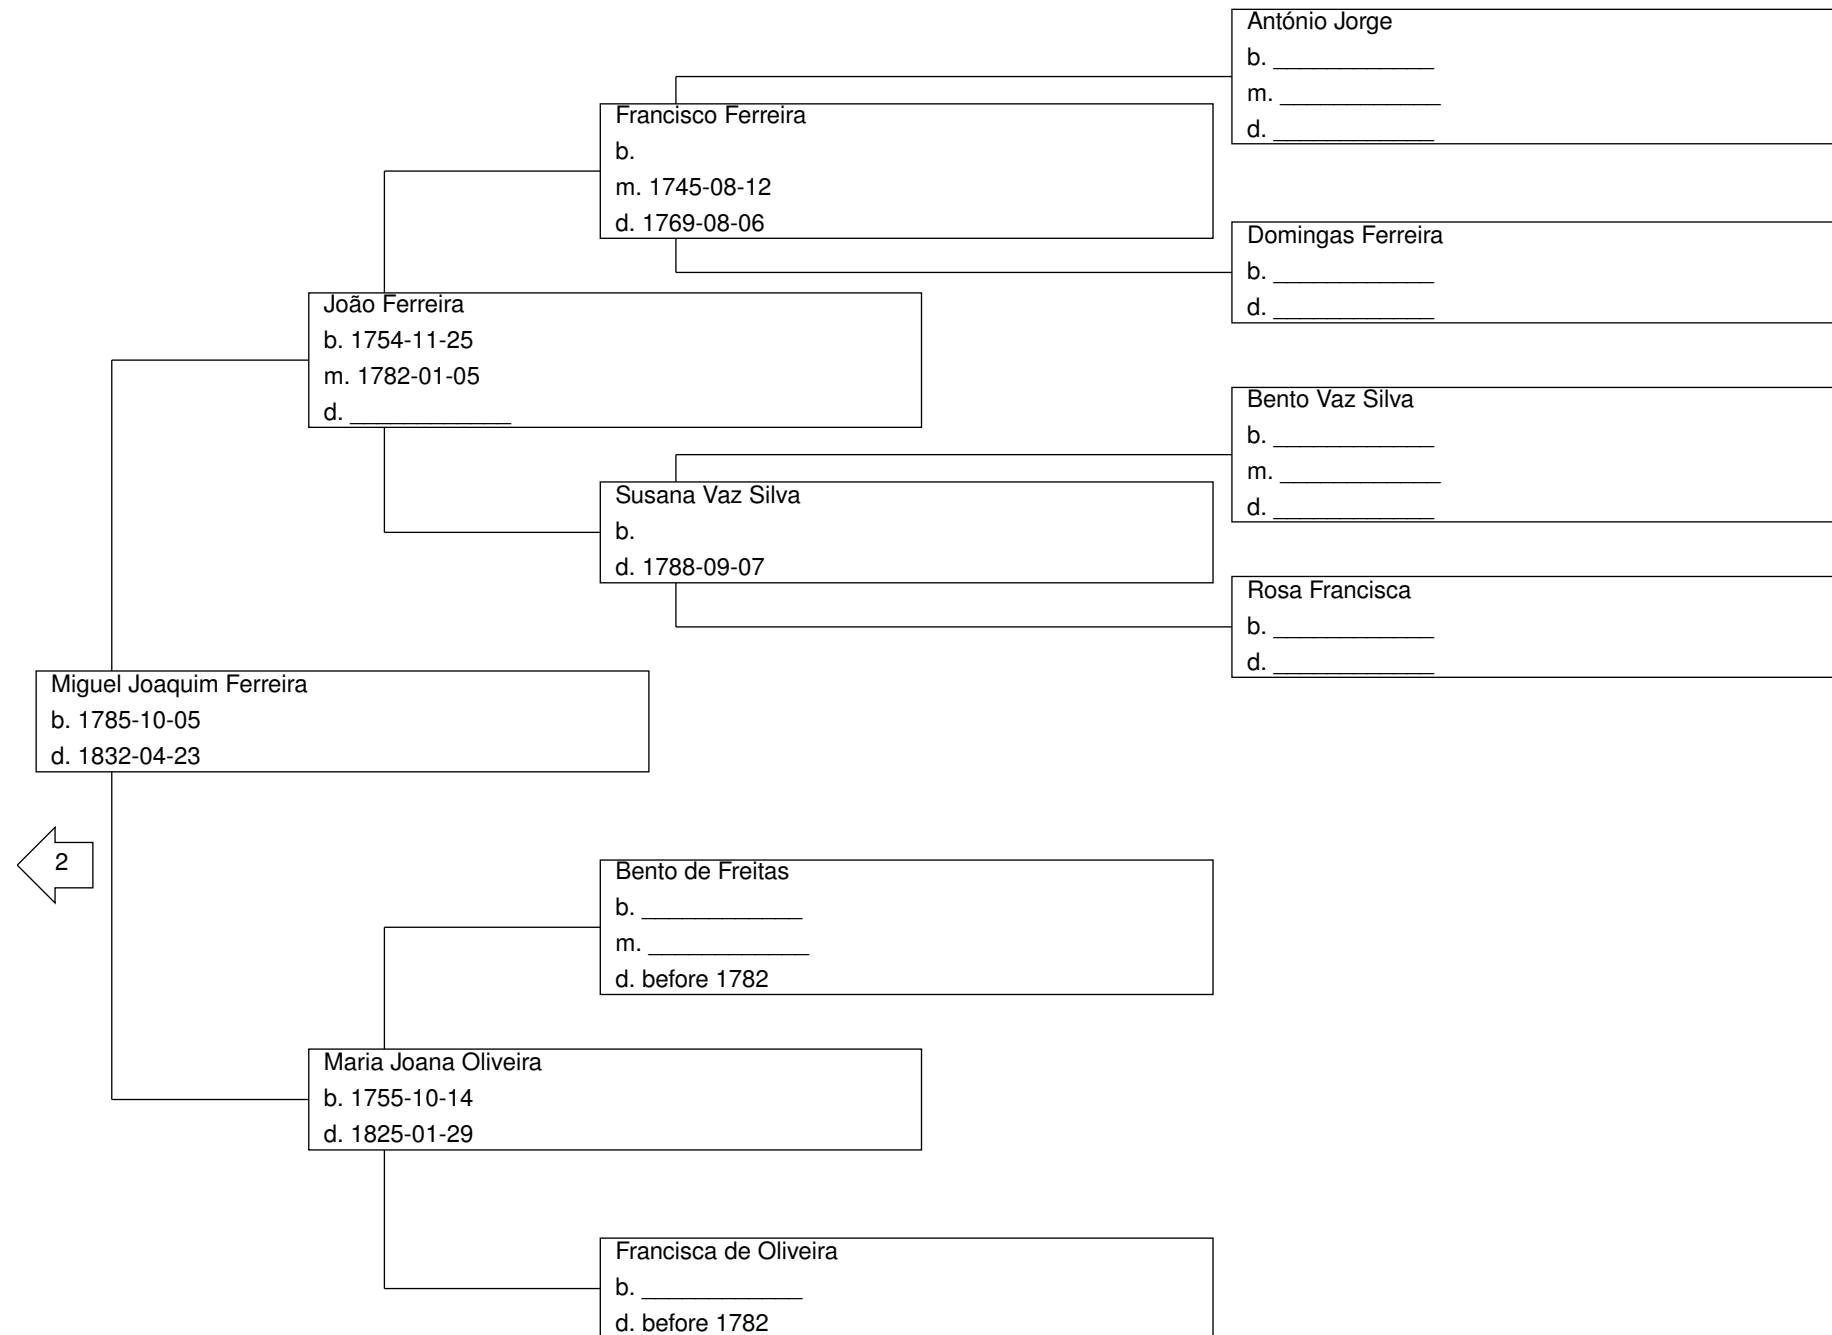

Pedigree Chart for Ricardo Pedro Lopes Martins de Mendes Ribeiro

Pedigree Chart for Ricardo Pedro Lopes Martins de Mendes Ribeiro

Pedigree Chart for Ricardo Pedro Lopes Martins de Mendes Ribeiro

Pedigree Chart for Ricardo Pedro Lopes Martins de Mendes Ribeiro