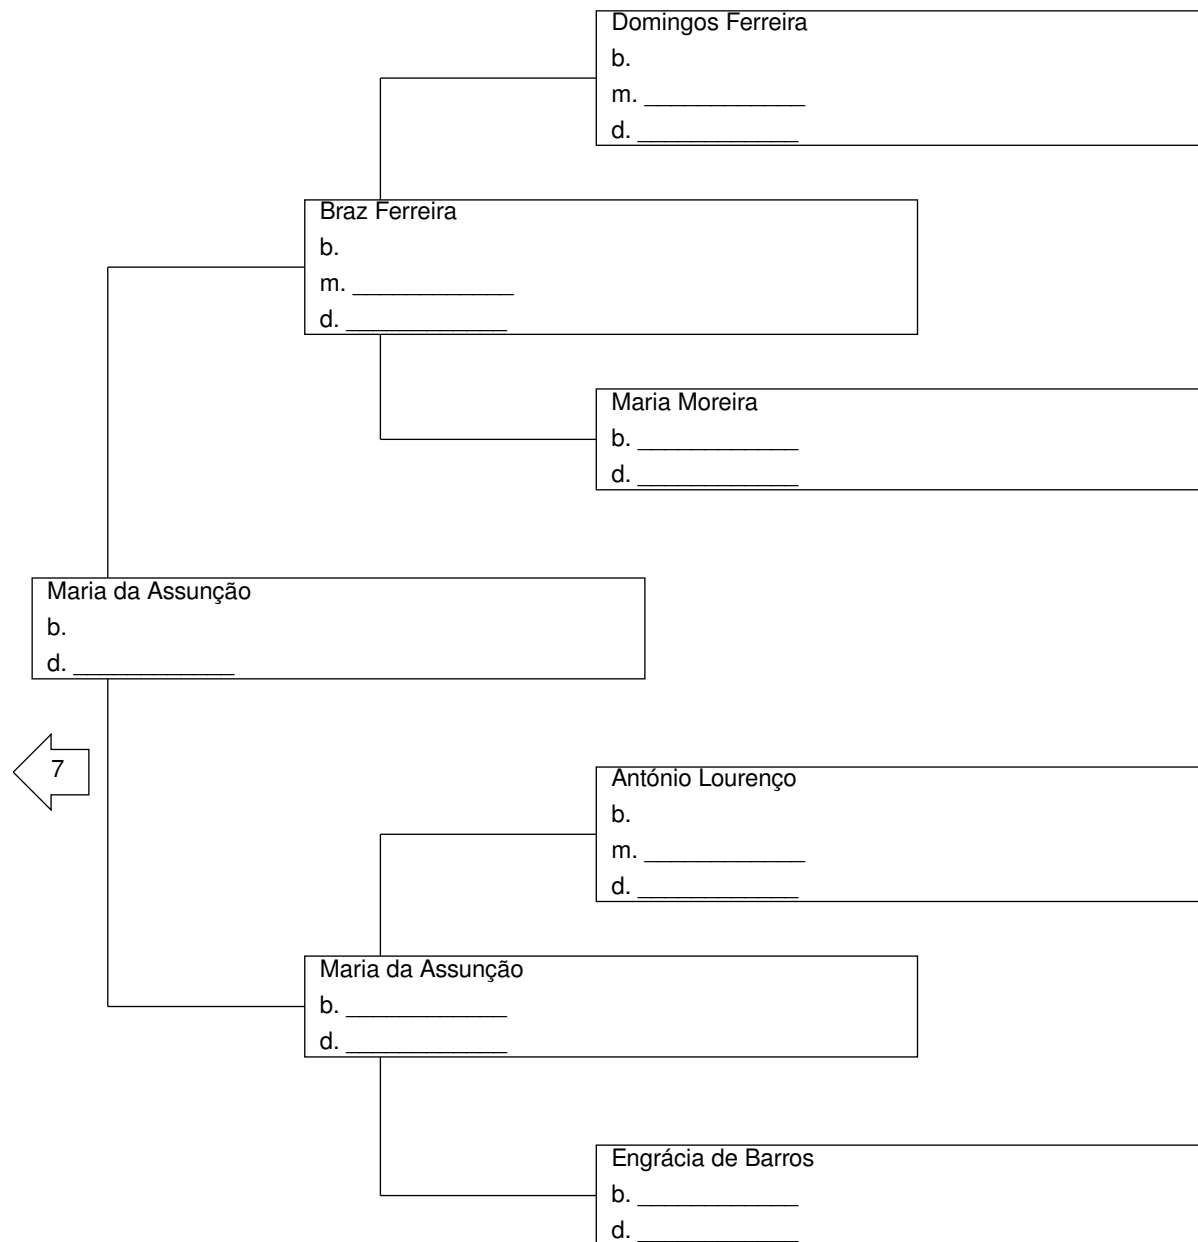

Pedigree Chart for Ricardo Pedro Lopes Martins de Mendes Ribeiro

Pedigree Chart for Ricardo Pedro Lopes Martins de Mendes Ribeiro

Pedigree Chart for Ricardo Pedro Lopes Martins de Mendes Ribeiro

Pedigree Chart for Ricardo Pedro Lopes Martins de Mendes Ribeiro