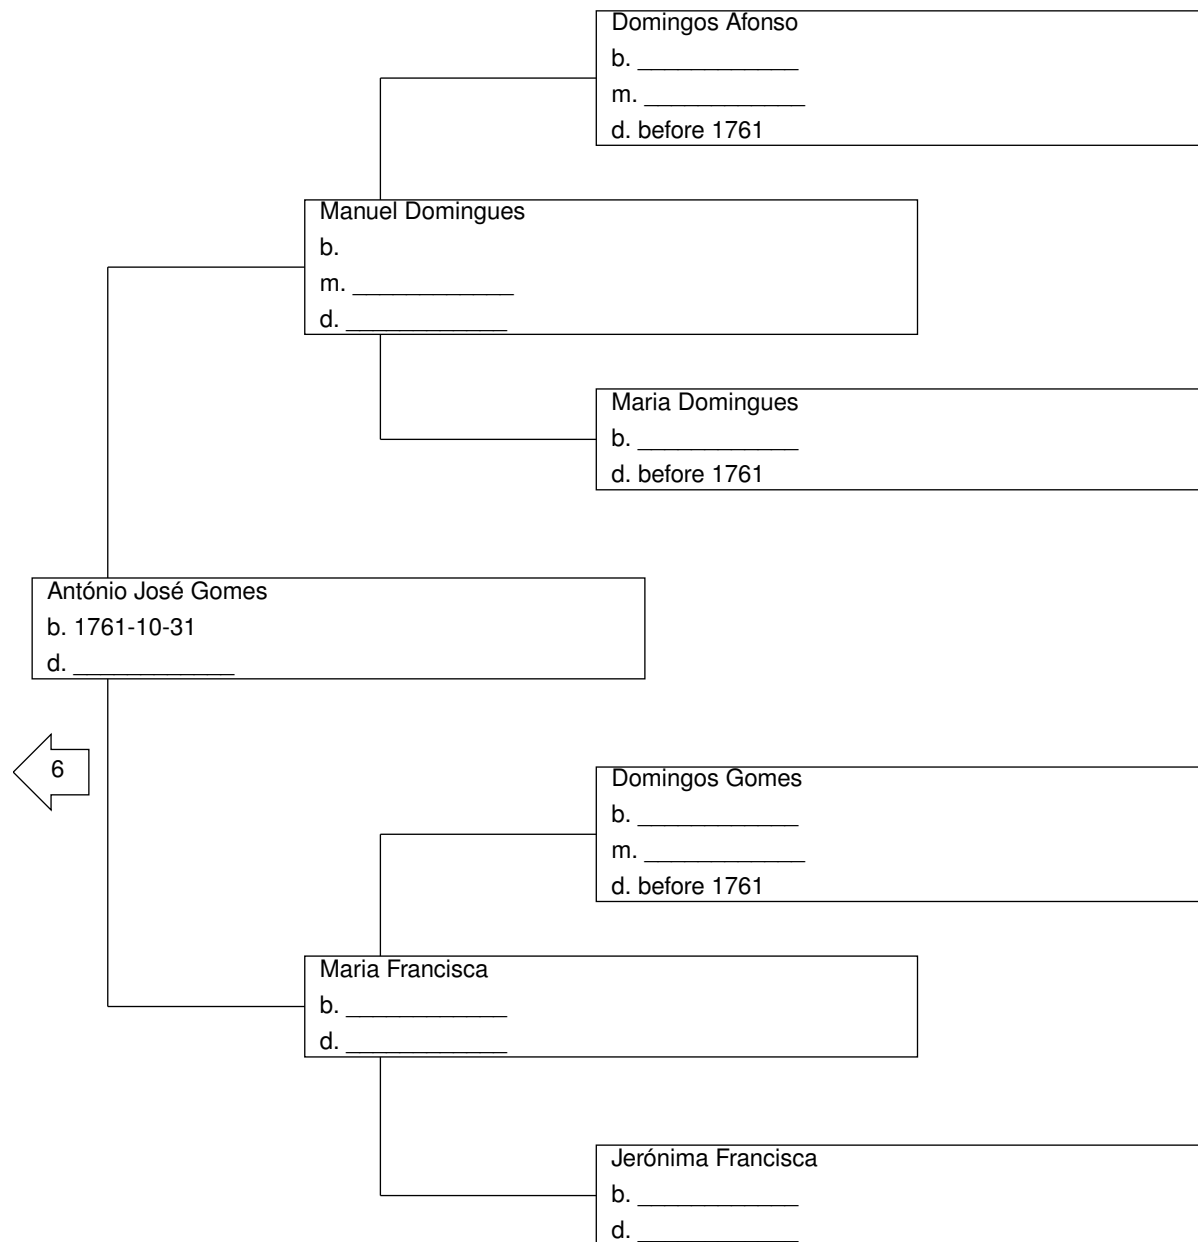

Pedigree Chart for Ricardo Pedro Lopes Martins de Mendes Ribeiro

Pedigree Chart for Ricardo Pedro Lopes Martins de Mendes Ribeiro

Pedigree Chart for Ricardo Pedro Lopes Martins de Mendes Ribeiro

Pedigree Chart for Ricardo Pedro Lopes Martins de Mendes Ribeiro