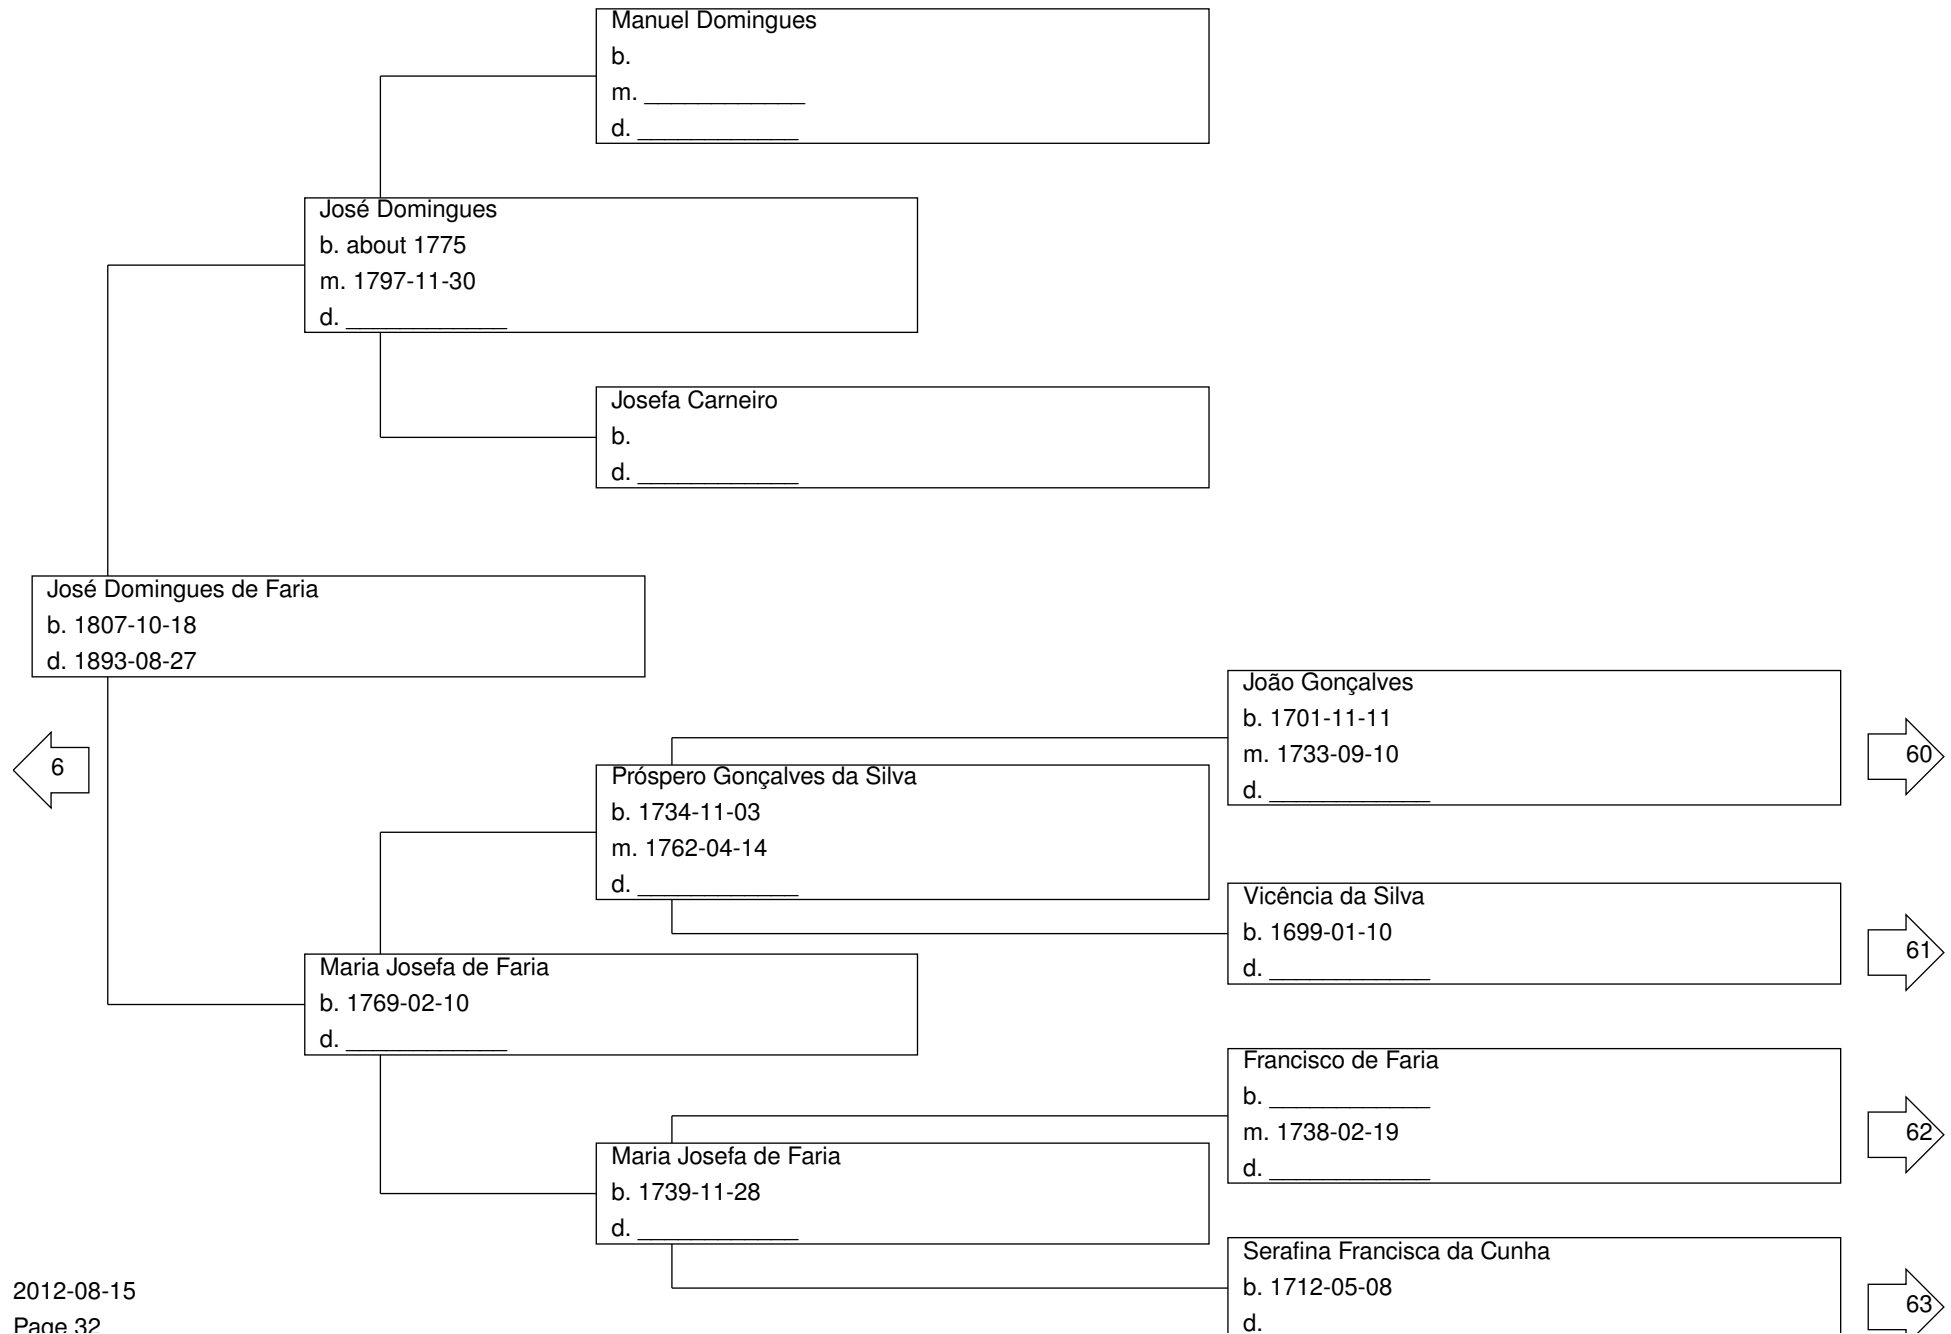

Pedigree Chart for Ricardo Pedro Lopes Martins de Mendes Ribeiro

Pedigree Chart for Ricardo Pedro Lopes Martins de Mendes Ribeiro

Pedigree Chart for Ricardo Pedro Lopes Martins de Mendes Ribeiro

Pedigree Chart for Ricardo Pedro Lopes Martins de Mendes Ribeiro