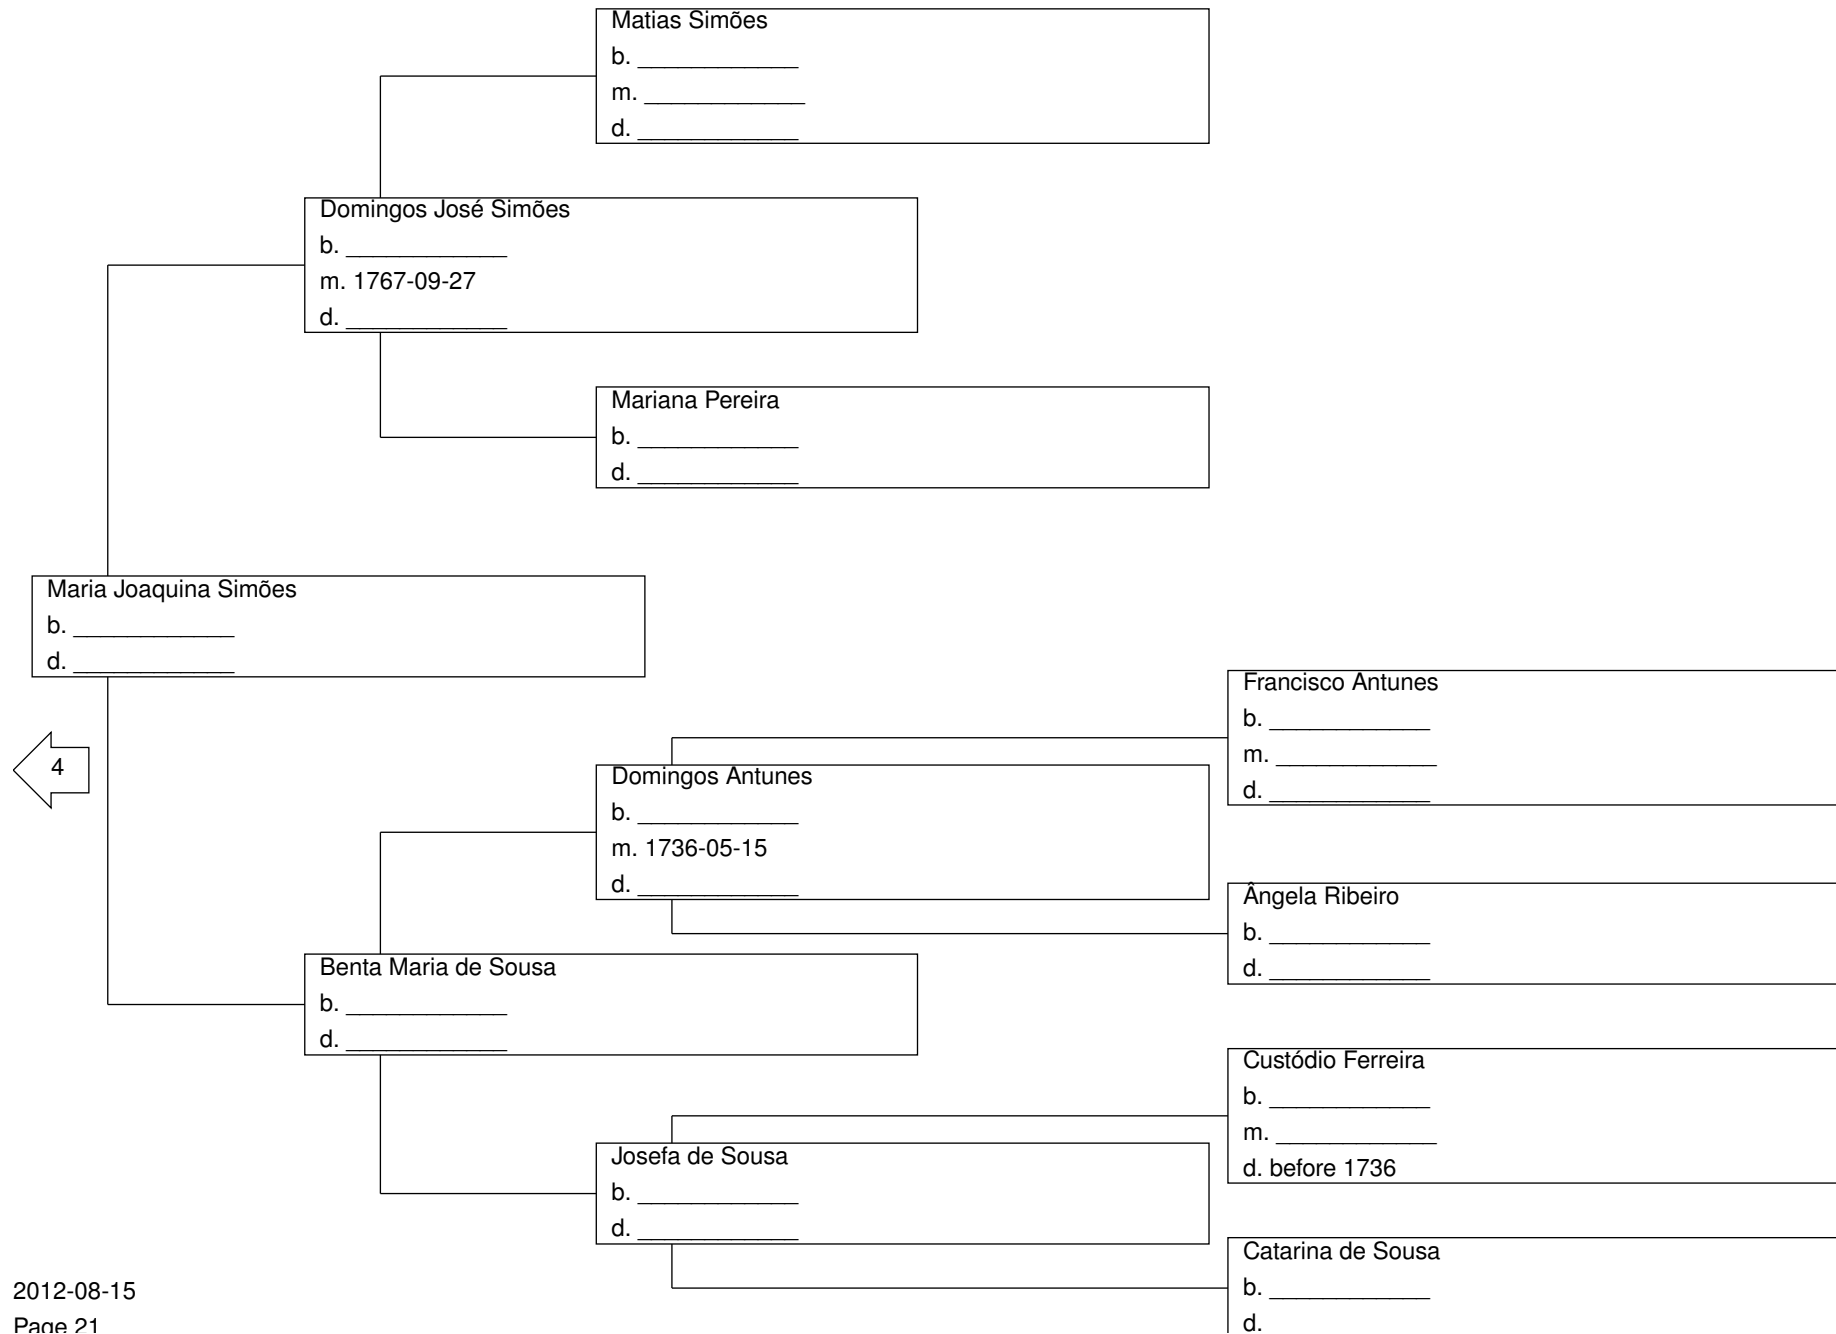

Pedigree Chart for Ricardo Pedro Lopes Martins de Mendes Ribeiro