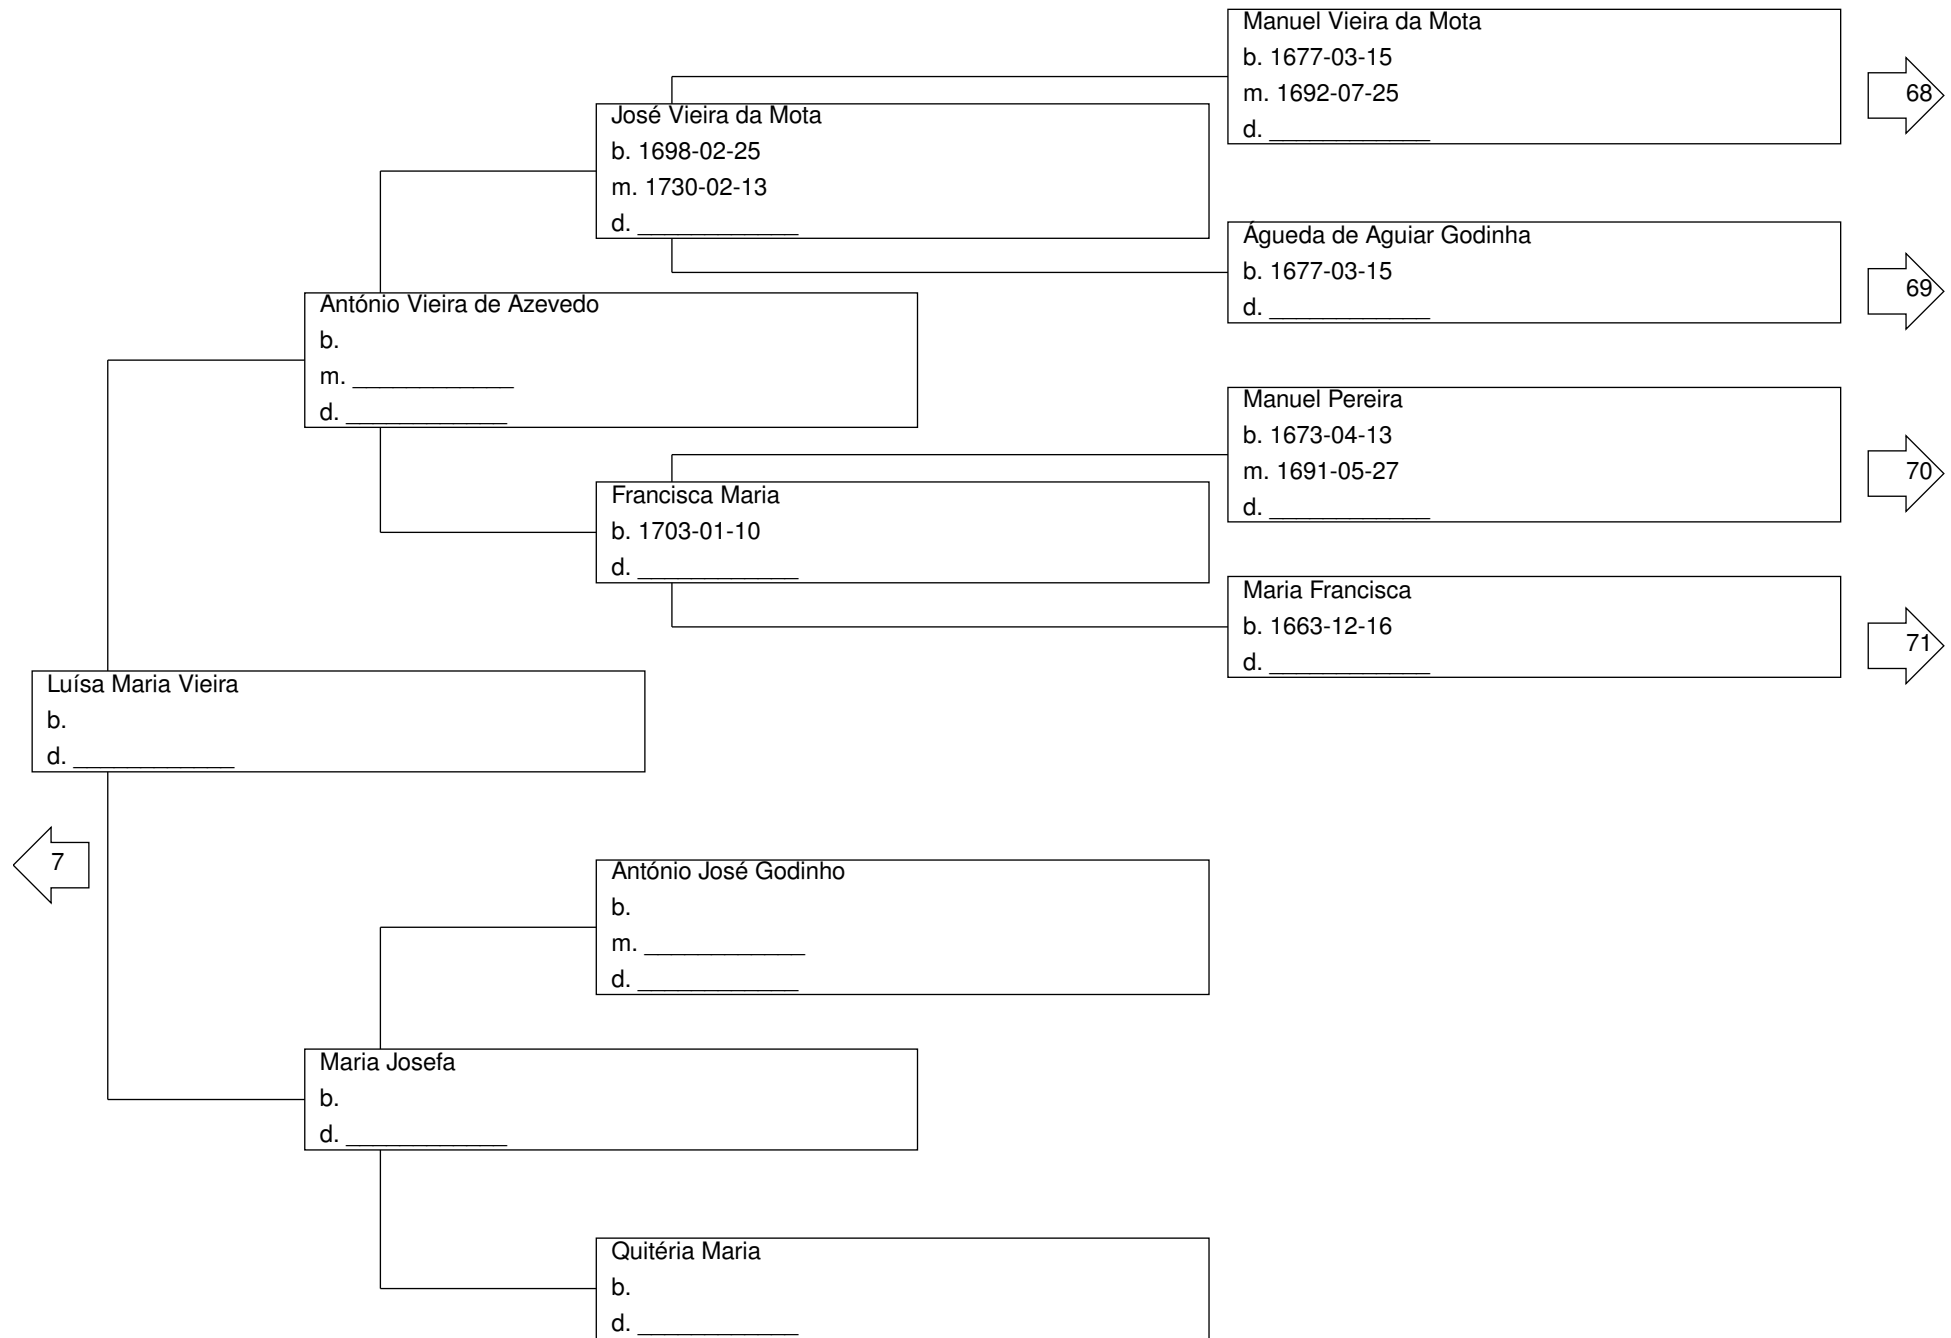

Pedigree Chart for Ricardo Pedro Lopes Martins de Mendes Ribeiro

Pedigree Chart for Ricardo Pedro Lopes Martins de Mendes Ribeiro

Pedigree Chart for Ricardo Pedro Lopes Martins de Mendes Ribeiro

Pedigree Chart for Ricardo Pedro Lopes Martins de Mendes Ribeiro