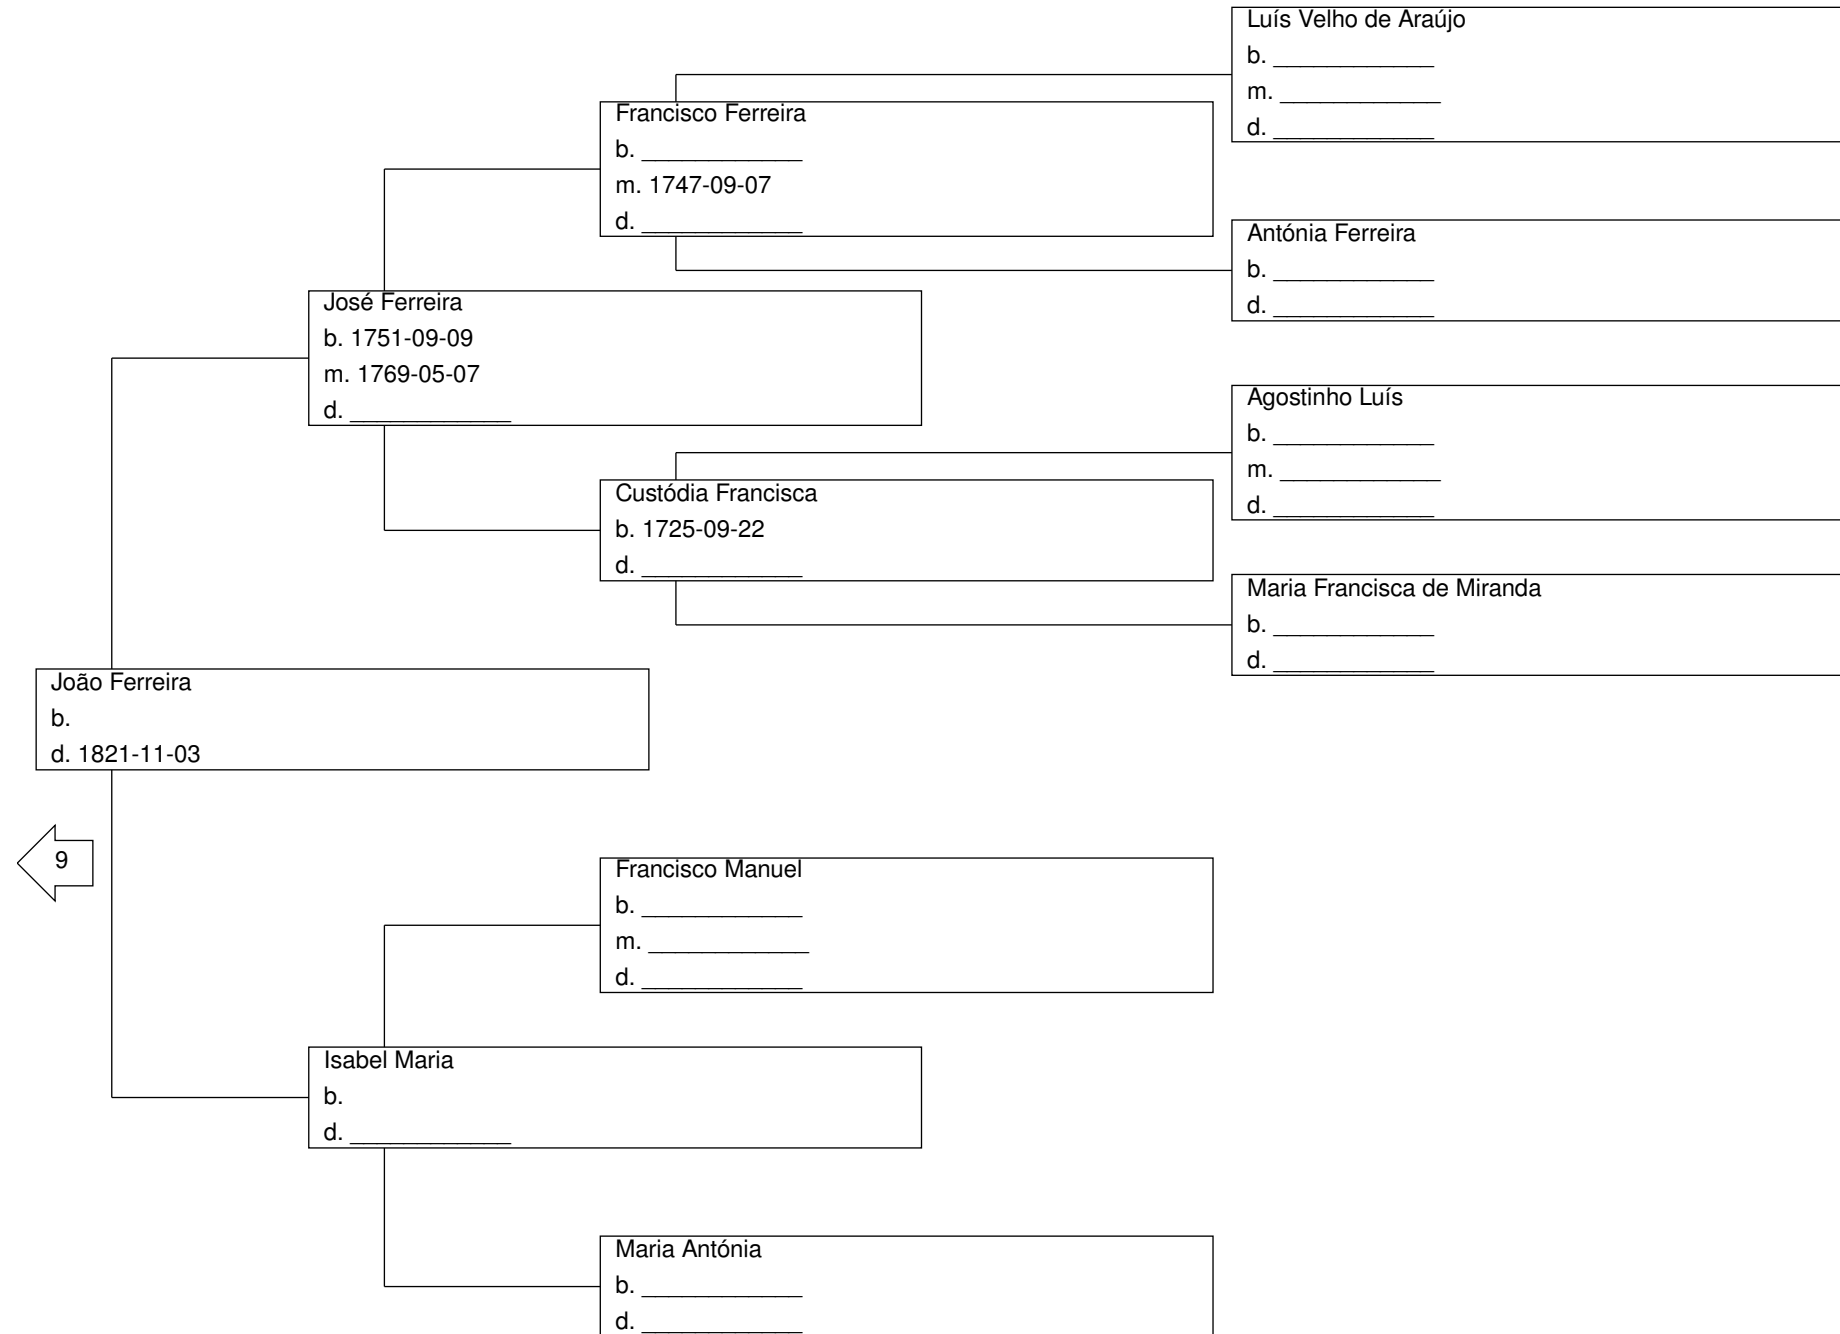

Pedigree Chart for Ricardo Pedro Lopes Martins de Mendes Ribeiro

Pedigree Chart for Ricardo Pedro Lopes Martins de Mendes Ribeiro

Pedigree Chart for Ricardo Pedro Lopes Martins de Mendes Ribeiro

Pedigree Chart for Ricardo Pedro Lopes Martins de Mendes Ribeiro