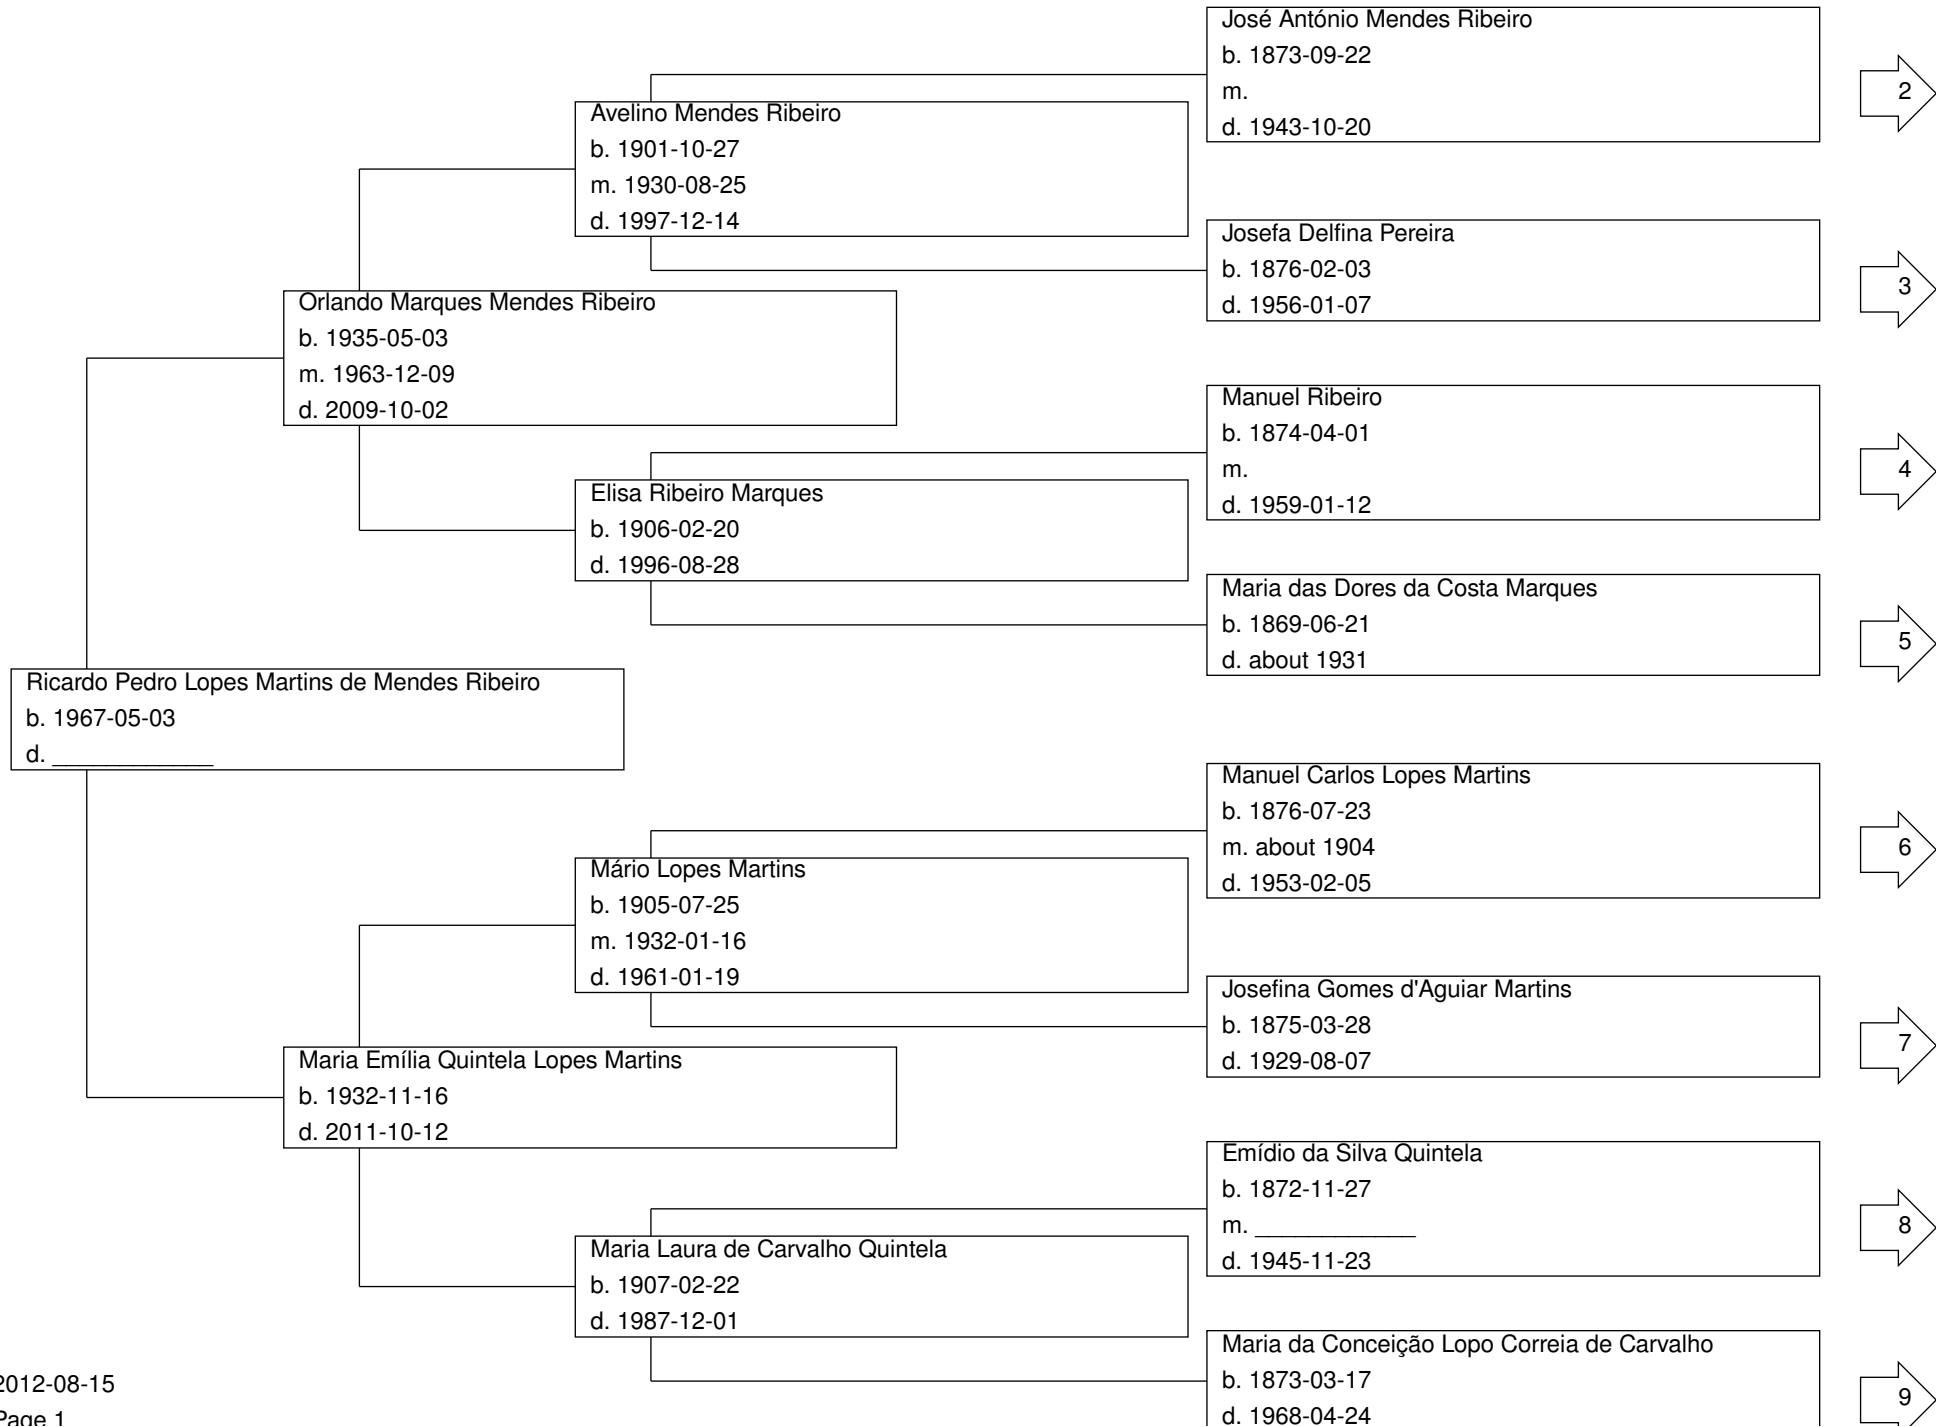

Pedigree Chart for Ricardo Pedro Lopes Martins de Mendes Ribeiro

Pedigree Chart for Ricardo Pedro Lopes Martins de Mendes Ribeiro

Pedigree Chart for Ricardo Pedro Lopes Martins de Mendes Ribeiro

Pedigree Chart for Ricardo Pedro Lopes Martins de Mendes Ribeiro