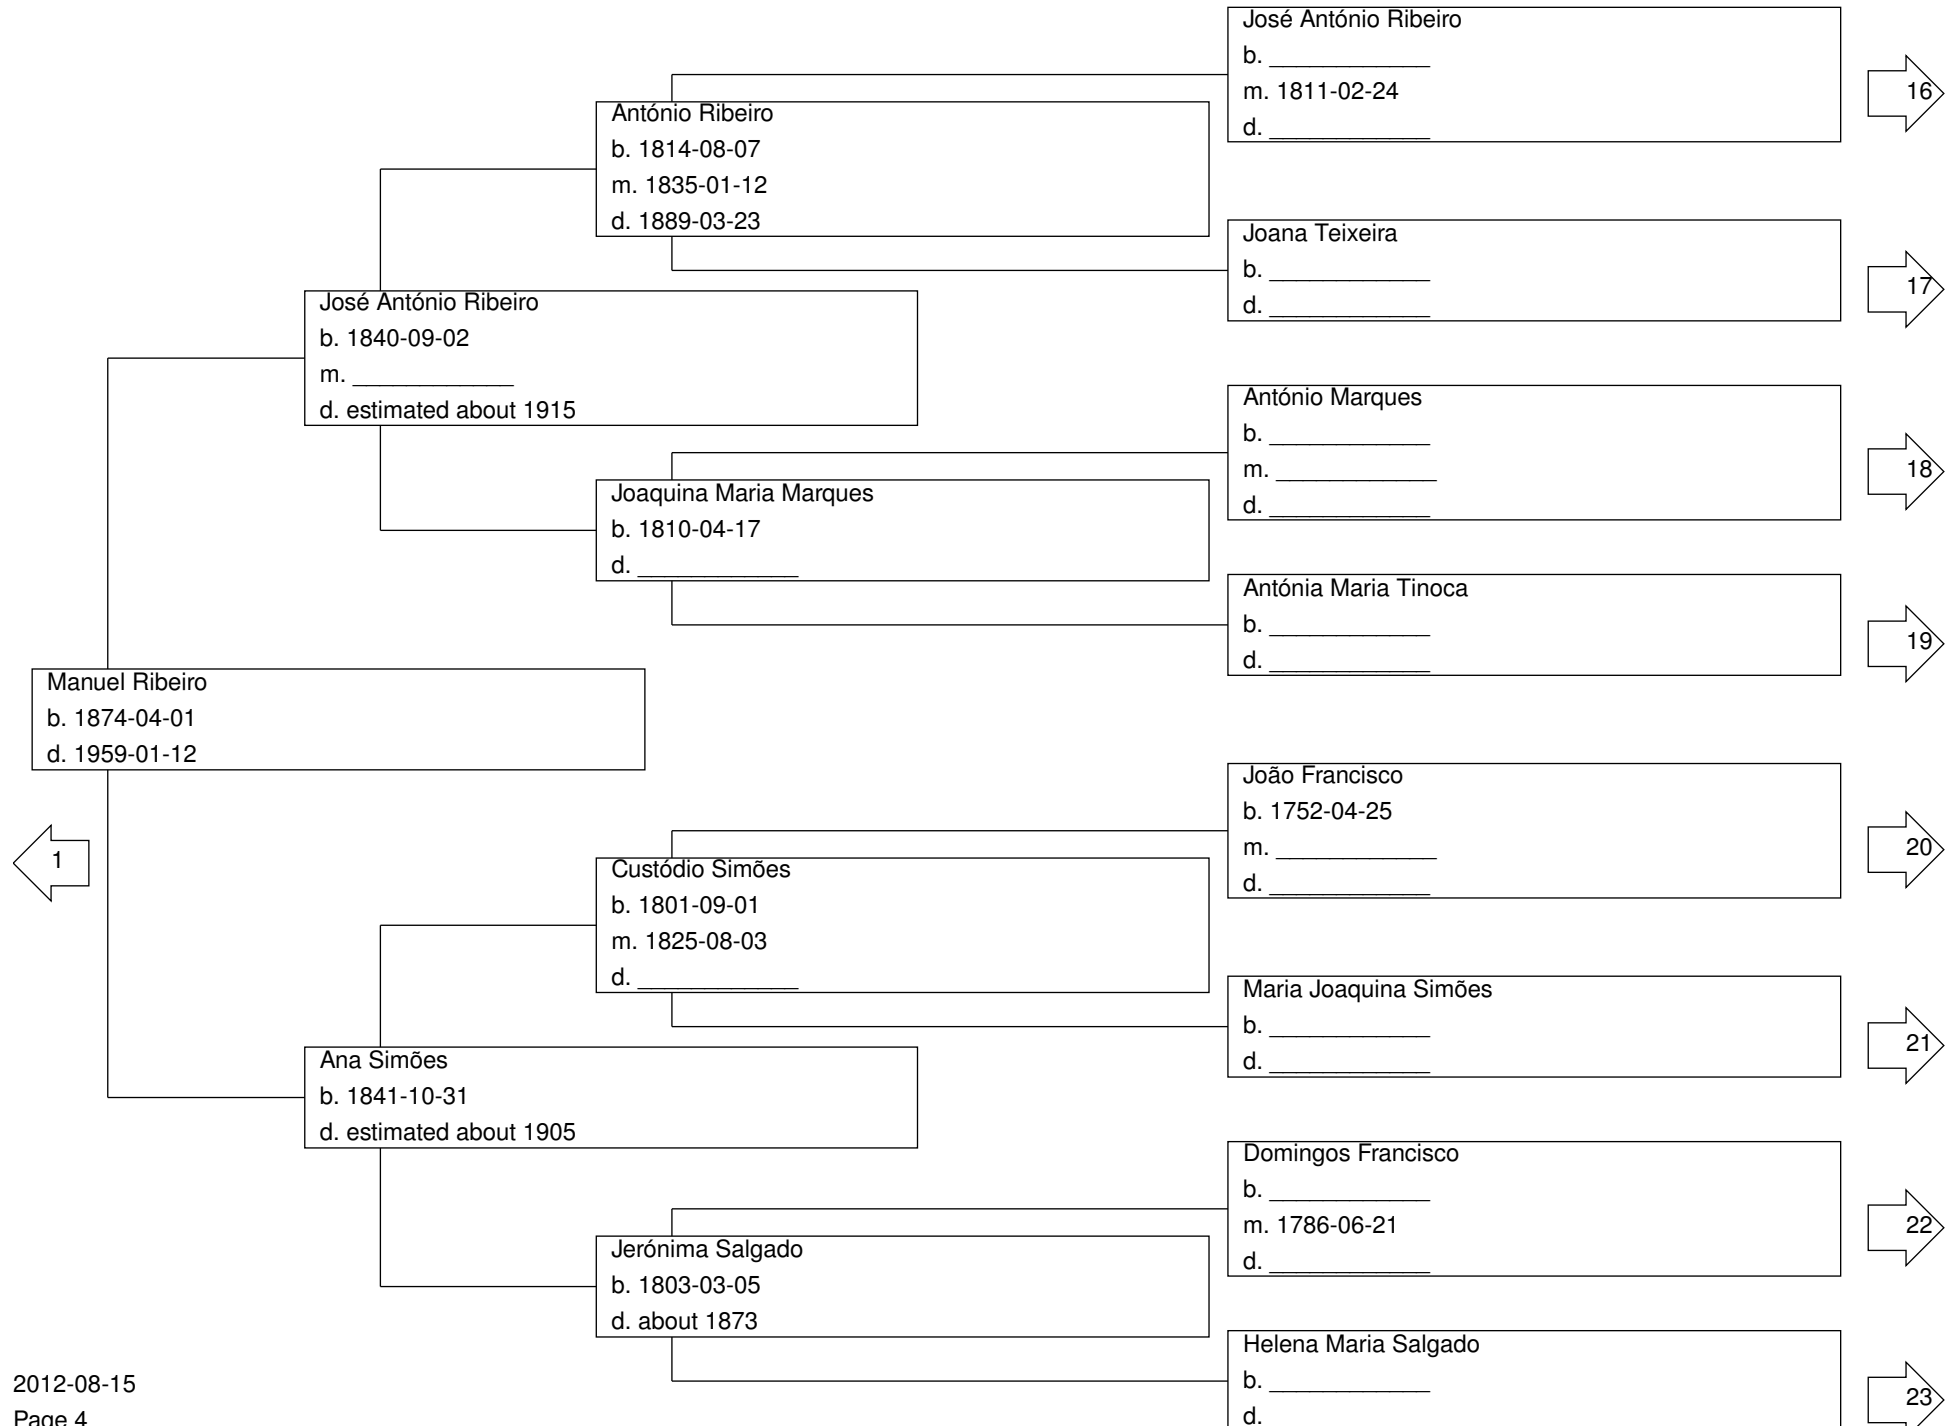

Pedigree Chart for Ricardo Pedro Lopes Martins de Mendes Ribeiro

Pedigree Chart for Ricardo Pedro Lopes Martins de Mendes Ribeiro

Pedigree Chart for Ricardo Pedro Lopes Martins de Mendes Ribeiro

Pedigree Chart for Ricardo Pedro Lopes Martins de Mendes Ribeiro