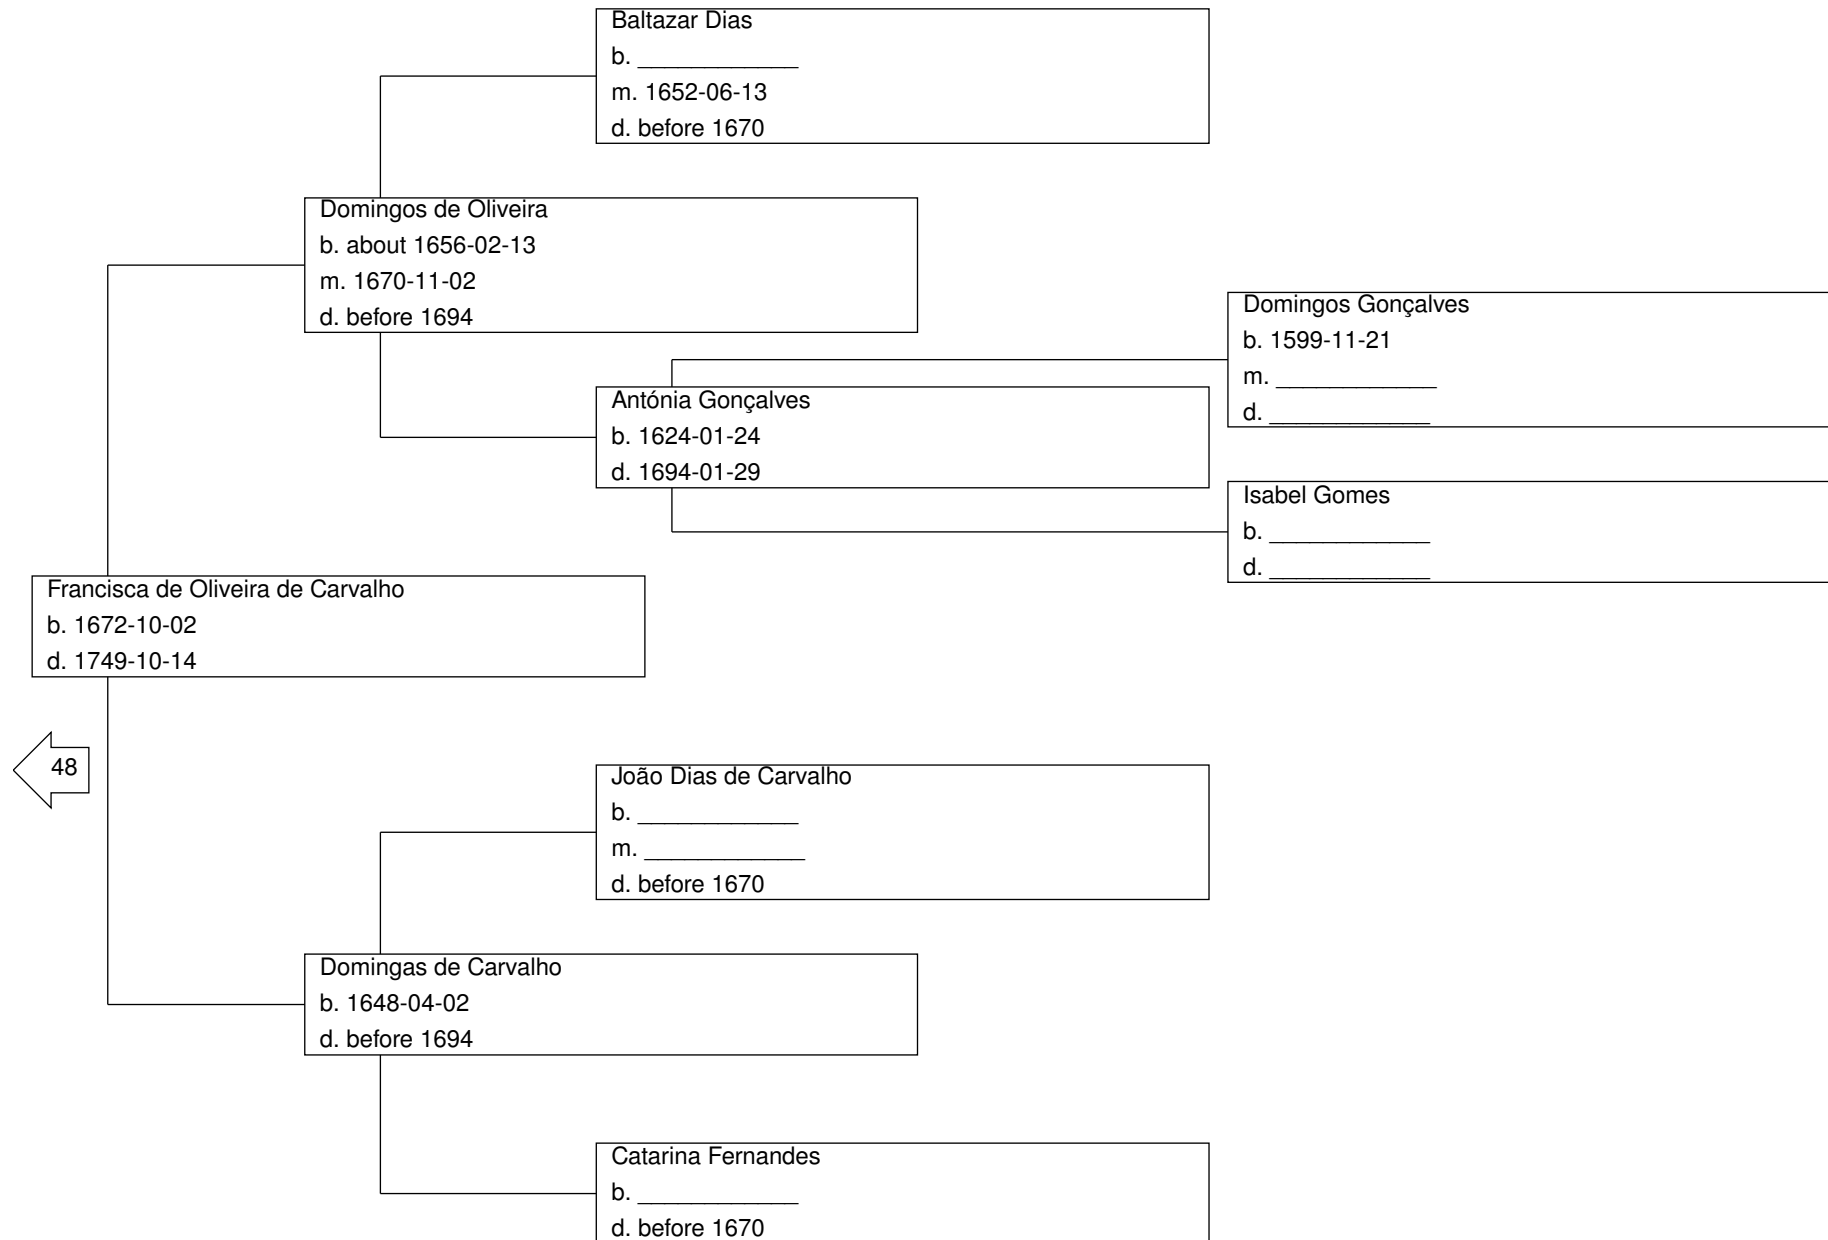

Pedigree Chart for Ricardo Pedro Lopes Martins de Mendes Ribeiro

Pedigree Chart for Ricardo Pedro Lopes Martins de Mendes Ribeiro

Pedigree Chart for Ricardo Pedro Lopes Martins de Mendes Ribeiro

Pedigree Chart for Ricardo Pedro Lopes Martins de Mendes Ribeiro