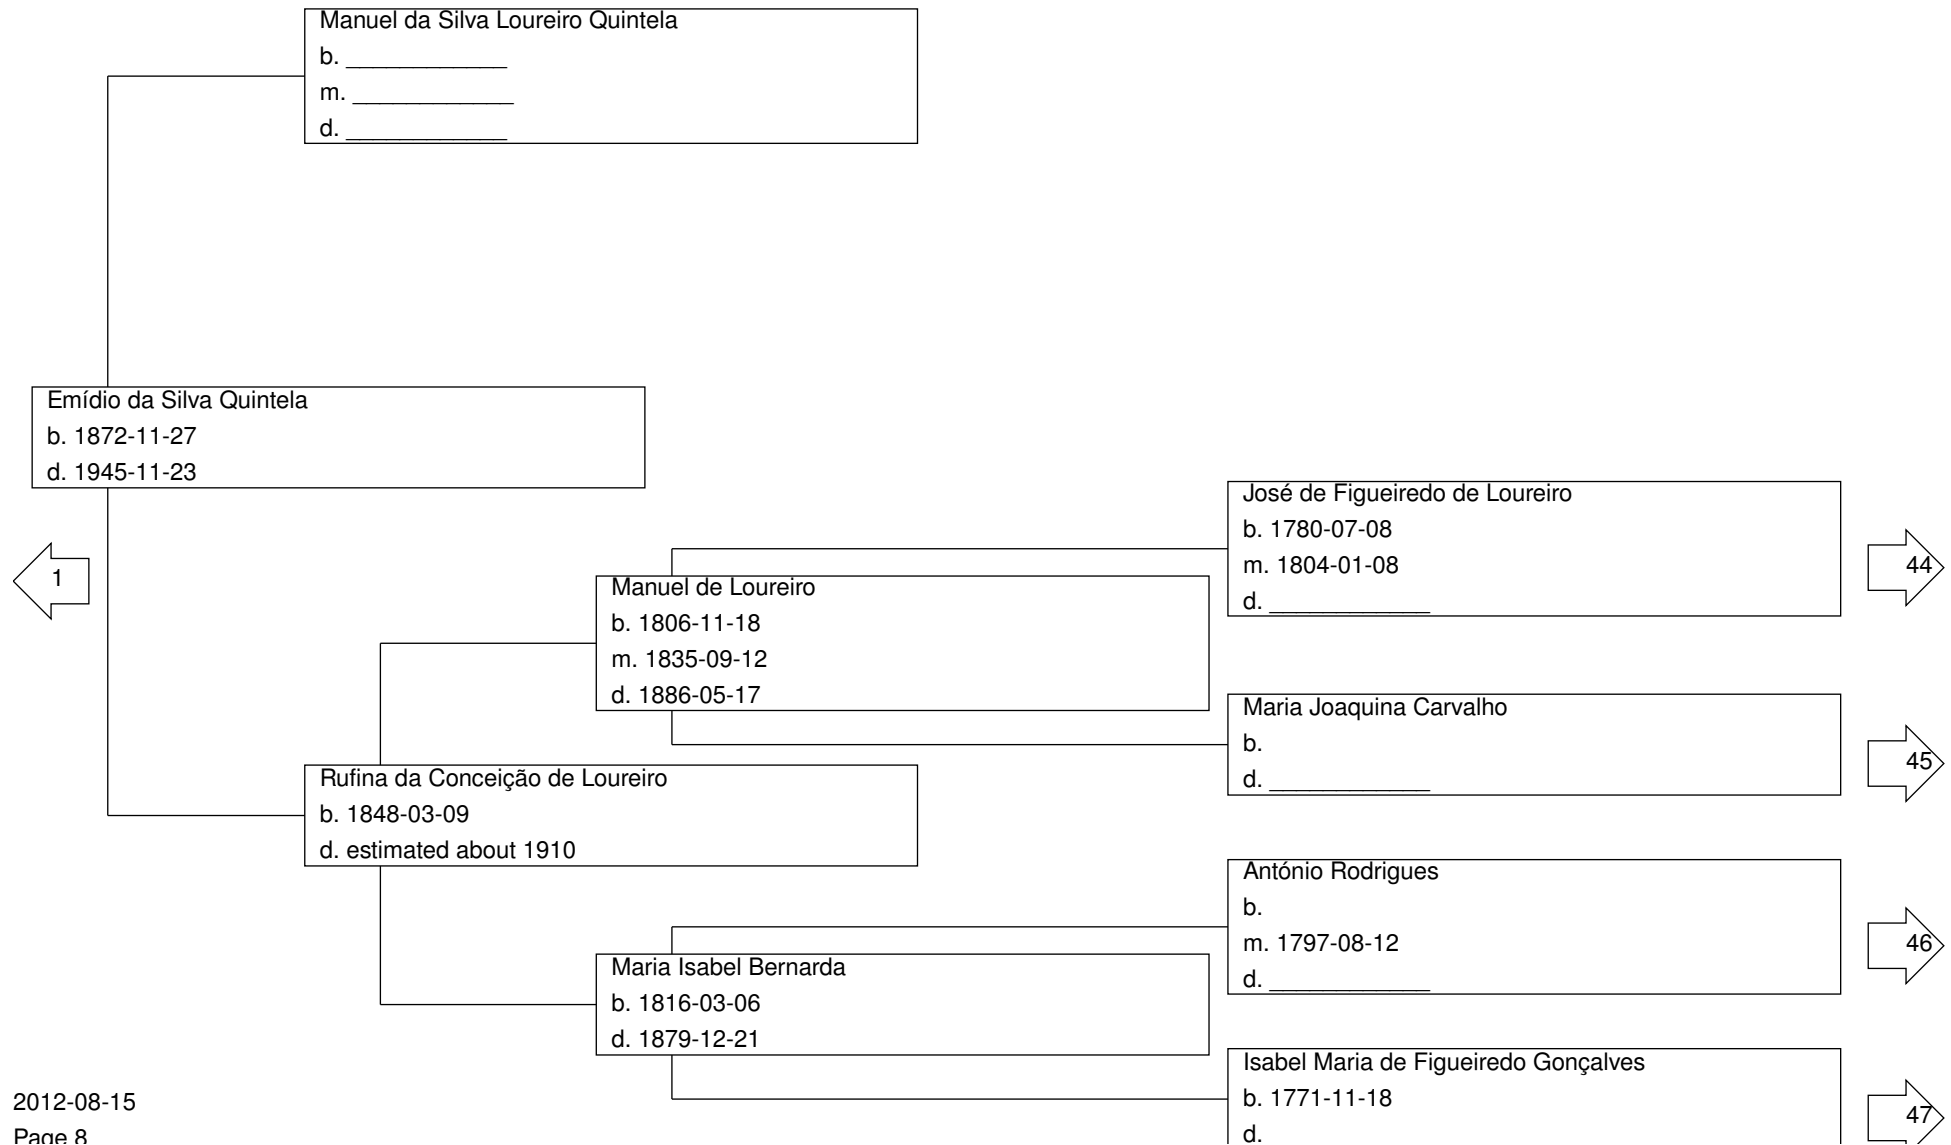

Pedigree Chart for Ricardo Pedro Lopes Martins de Mendes Ribeiro

Pedigree Chart for Ricardo Pedro Lopes Martins de Mendes Ribeiro

Pedigree Chart for Ricardo Pedro Lopes Martins de Mendes Ribeiro

Pedigree Chart for Ricardo Pedro Lopes Martins de Mendes Ribeiro