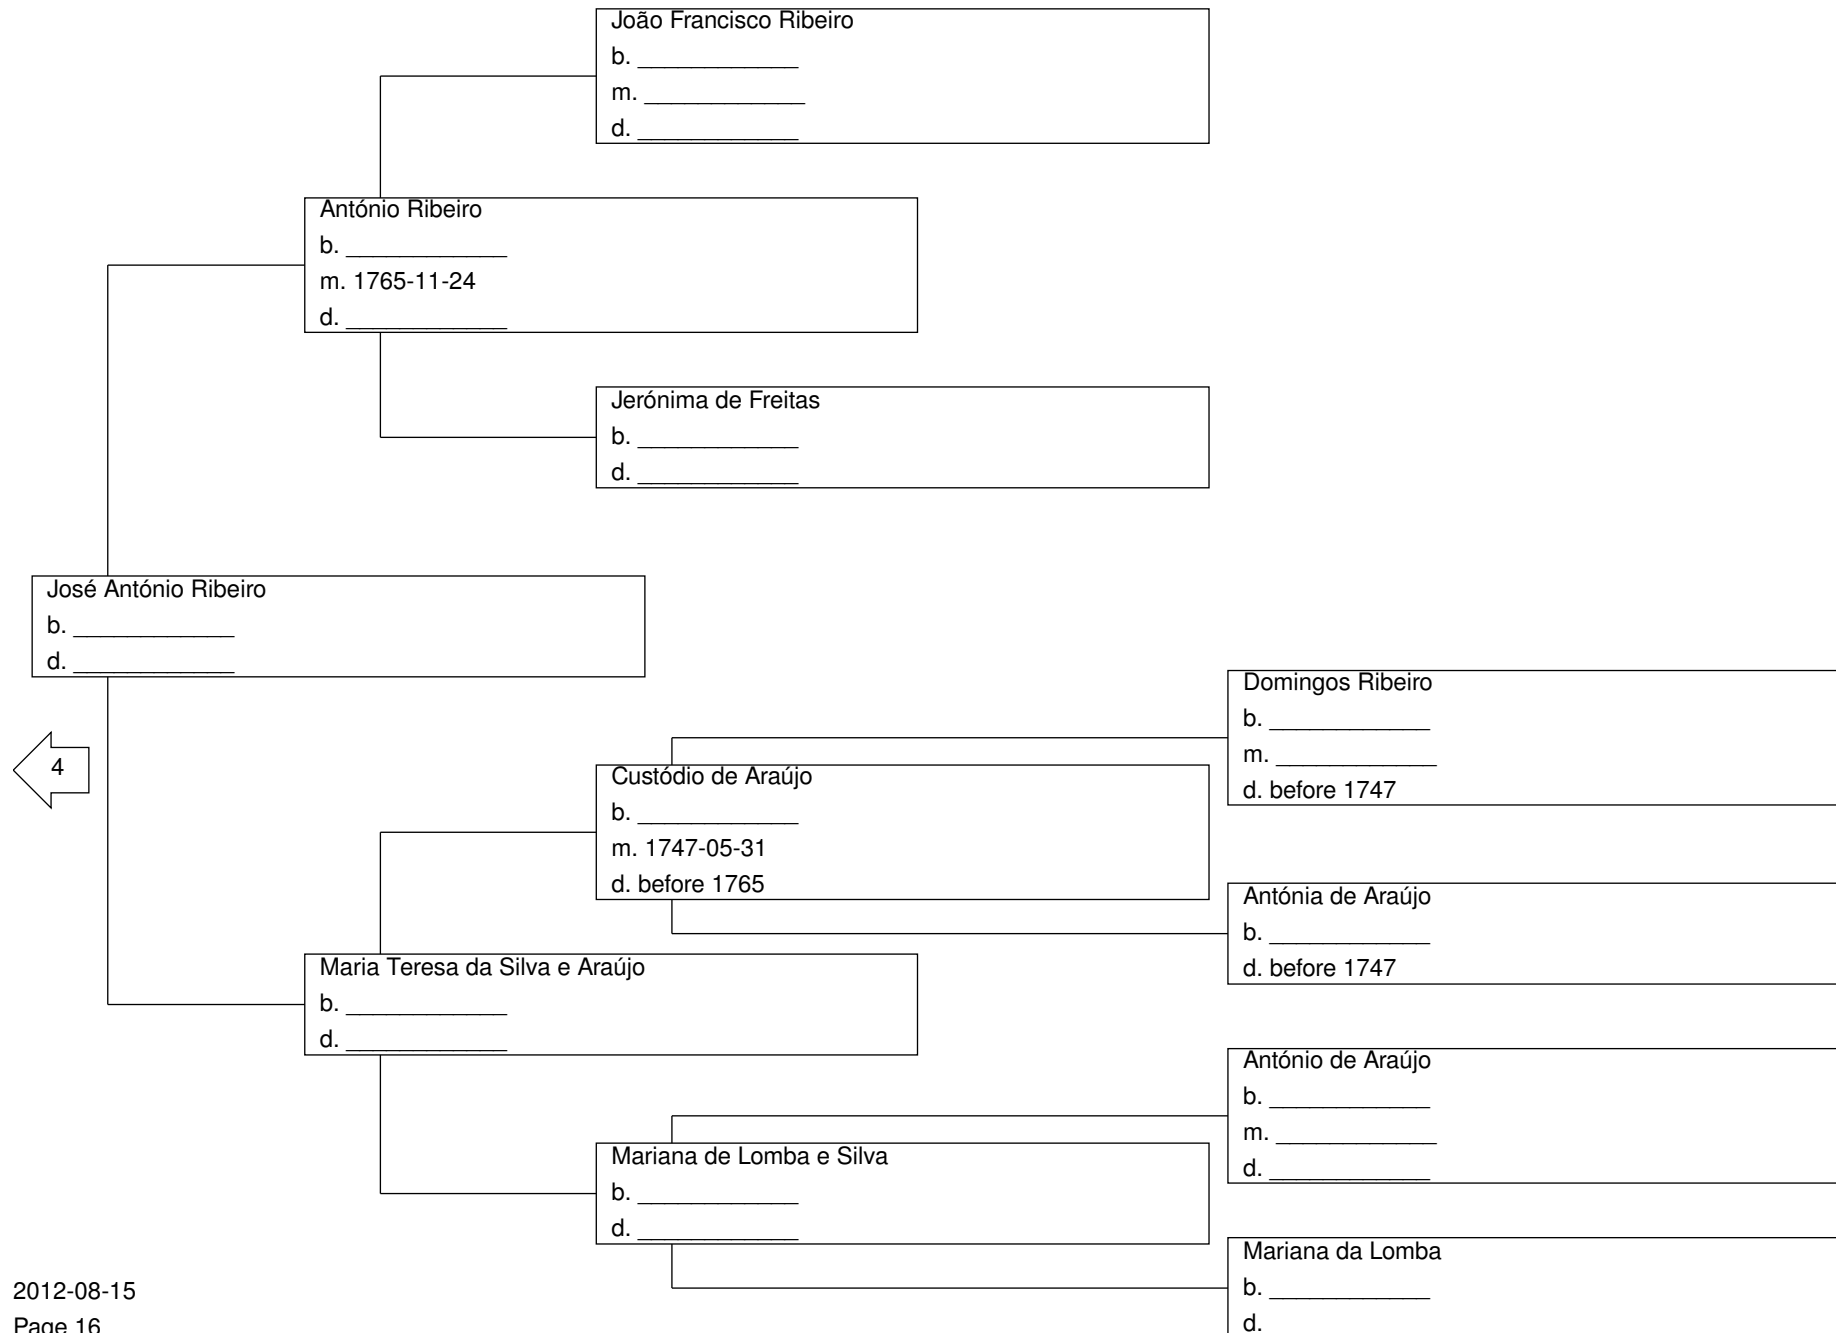

Pedigree Chart for Ricardo Pedro Lopes Martins de Mendes Ribeiro

Pedigree Chart for Ricardo Pedro Lopes Martins de Mendes Ribeiro

Pedigree Chart for Ricardo Pedro Lopes Martins de Mendes Ribeiro

Pedigree Chart for Ricardo Pedro Lopes Martins de Mendes Ribeiro