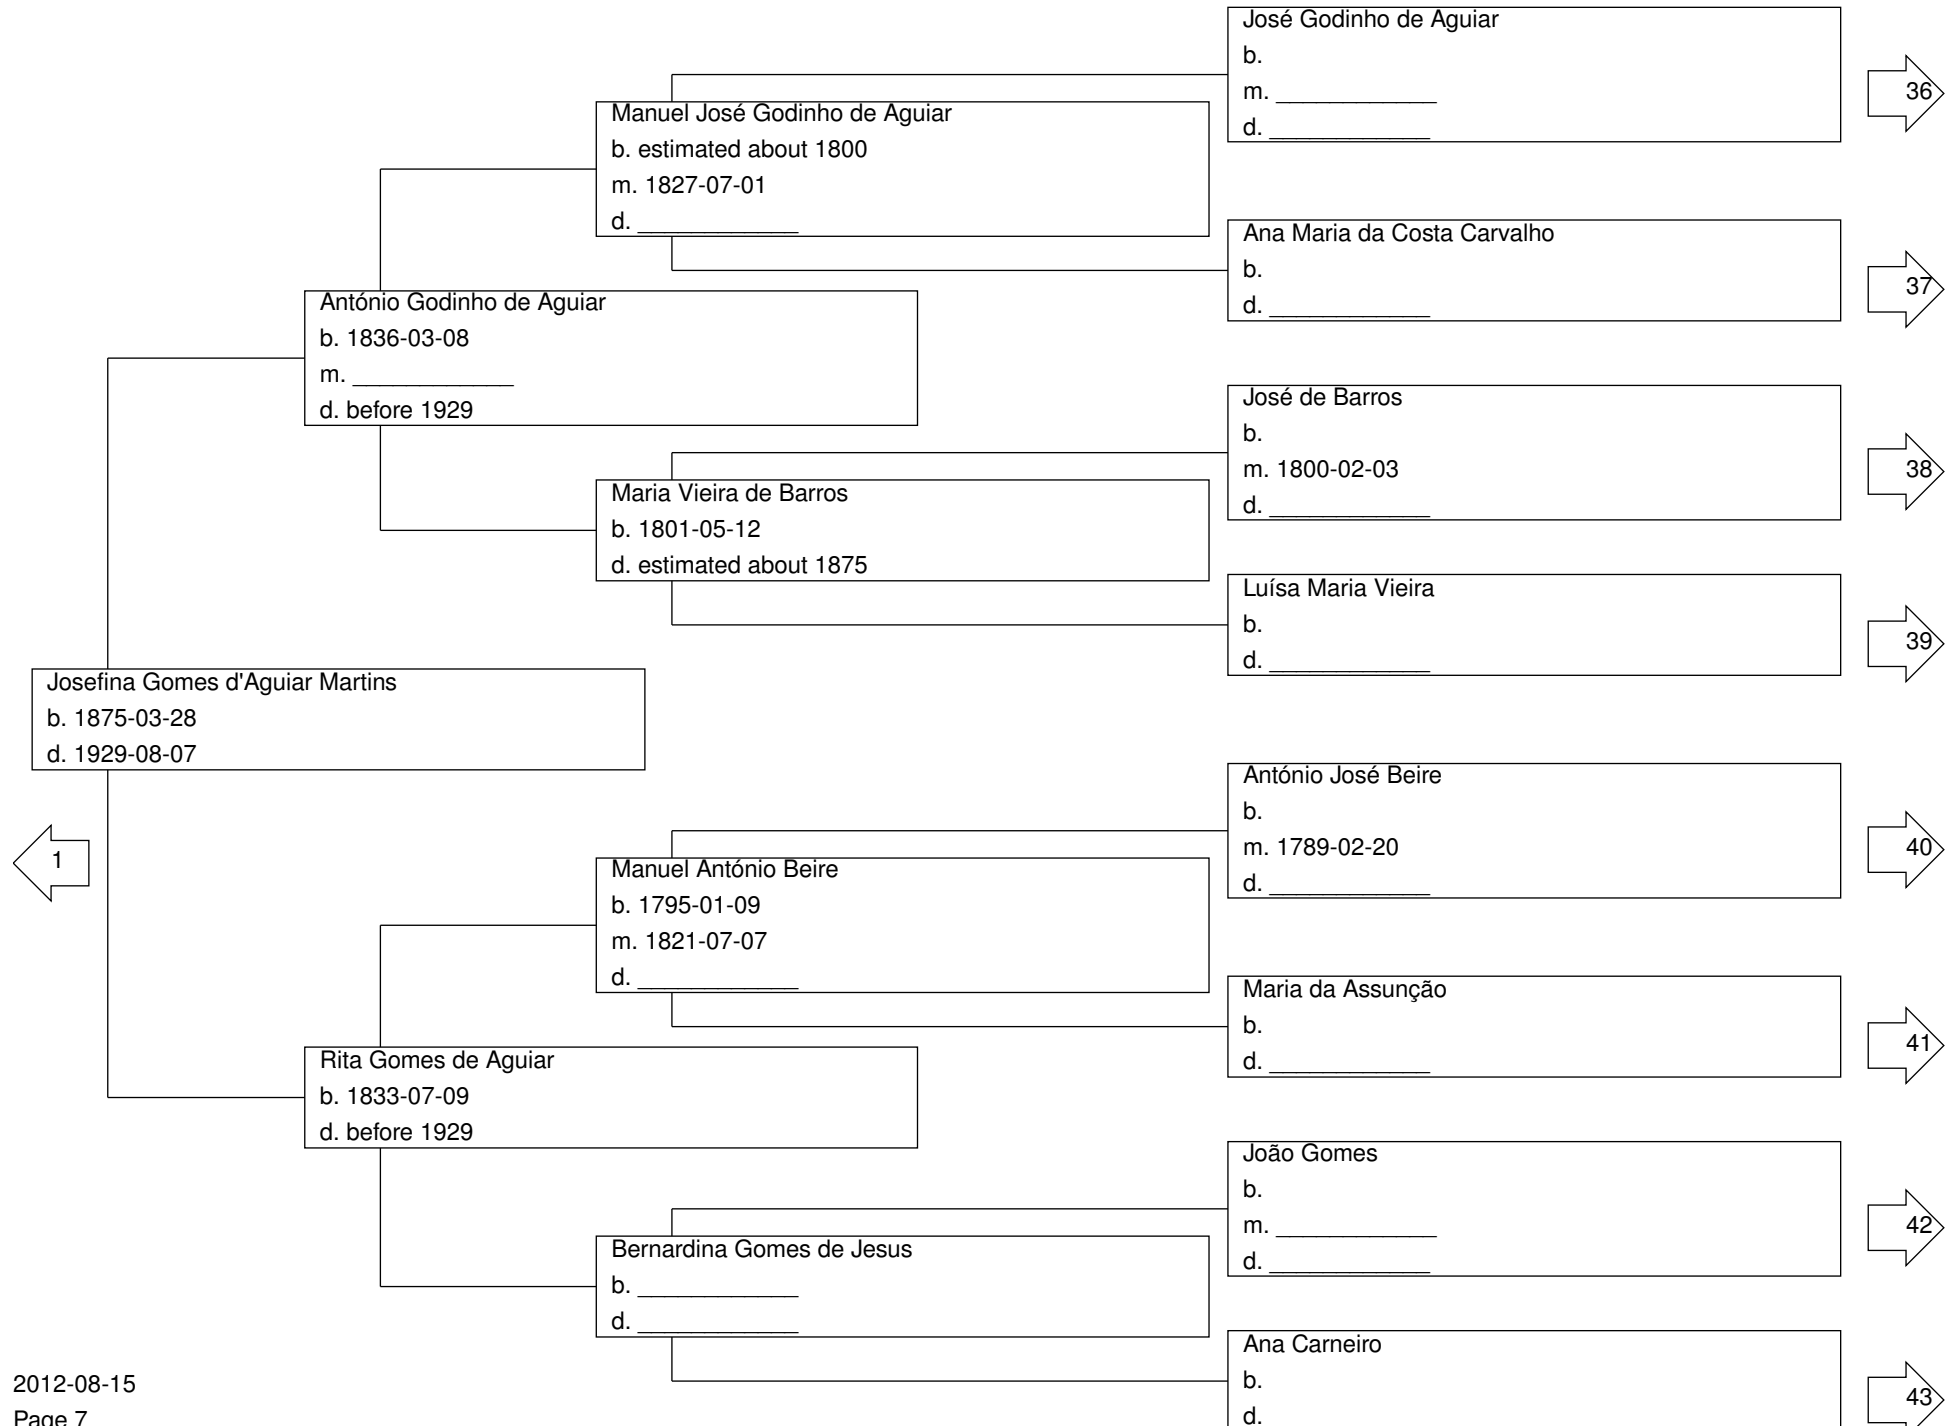

Pedigree Chart for Ricardo Pedro Lopes Martins de Mendes Ribeiro

Pedigree Chart for Ricardo Pedro Lopes Martins de Mendes Ribeiro

Pedigree Chart for Ricardo Pedro Lopes Martins de Mendes Ribeiro

Pedigree Chart for Ricardo Pedro Lopes Martins de Mendes Ribeiro