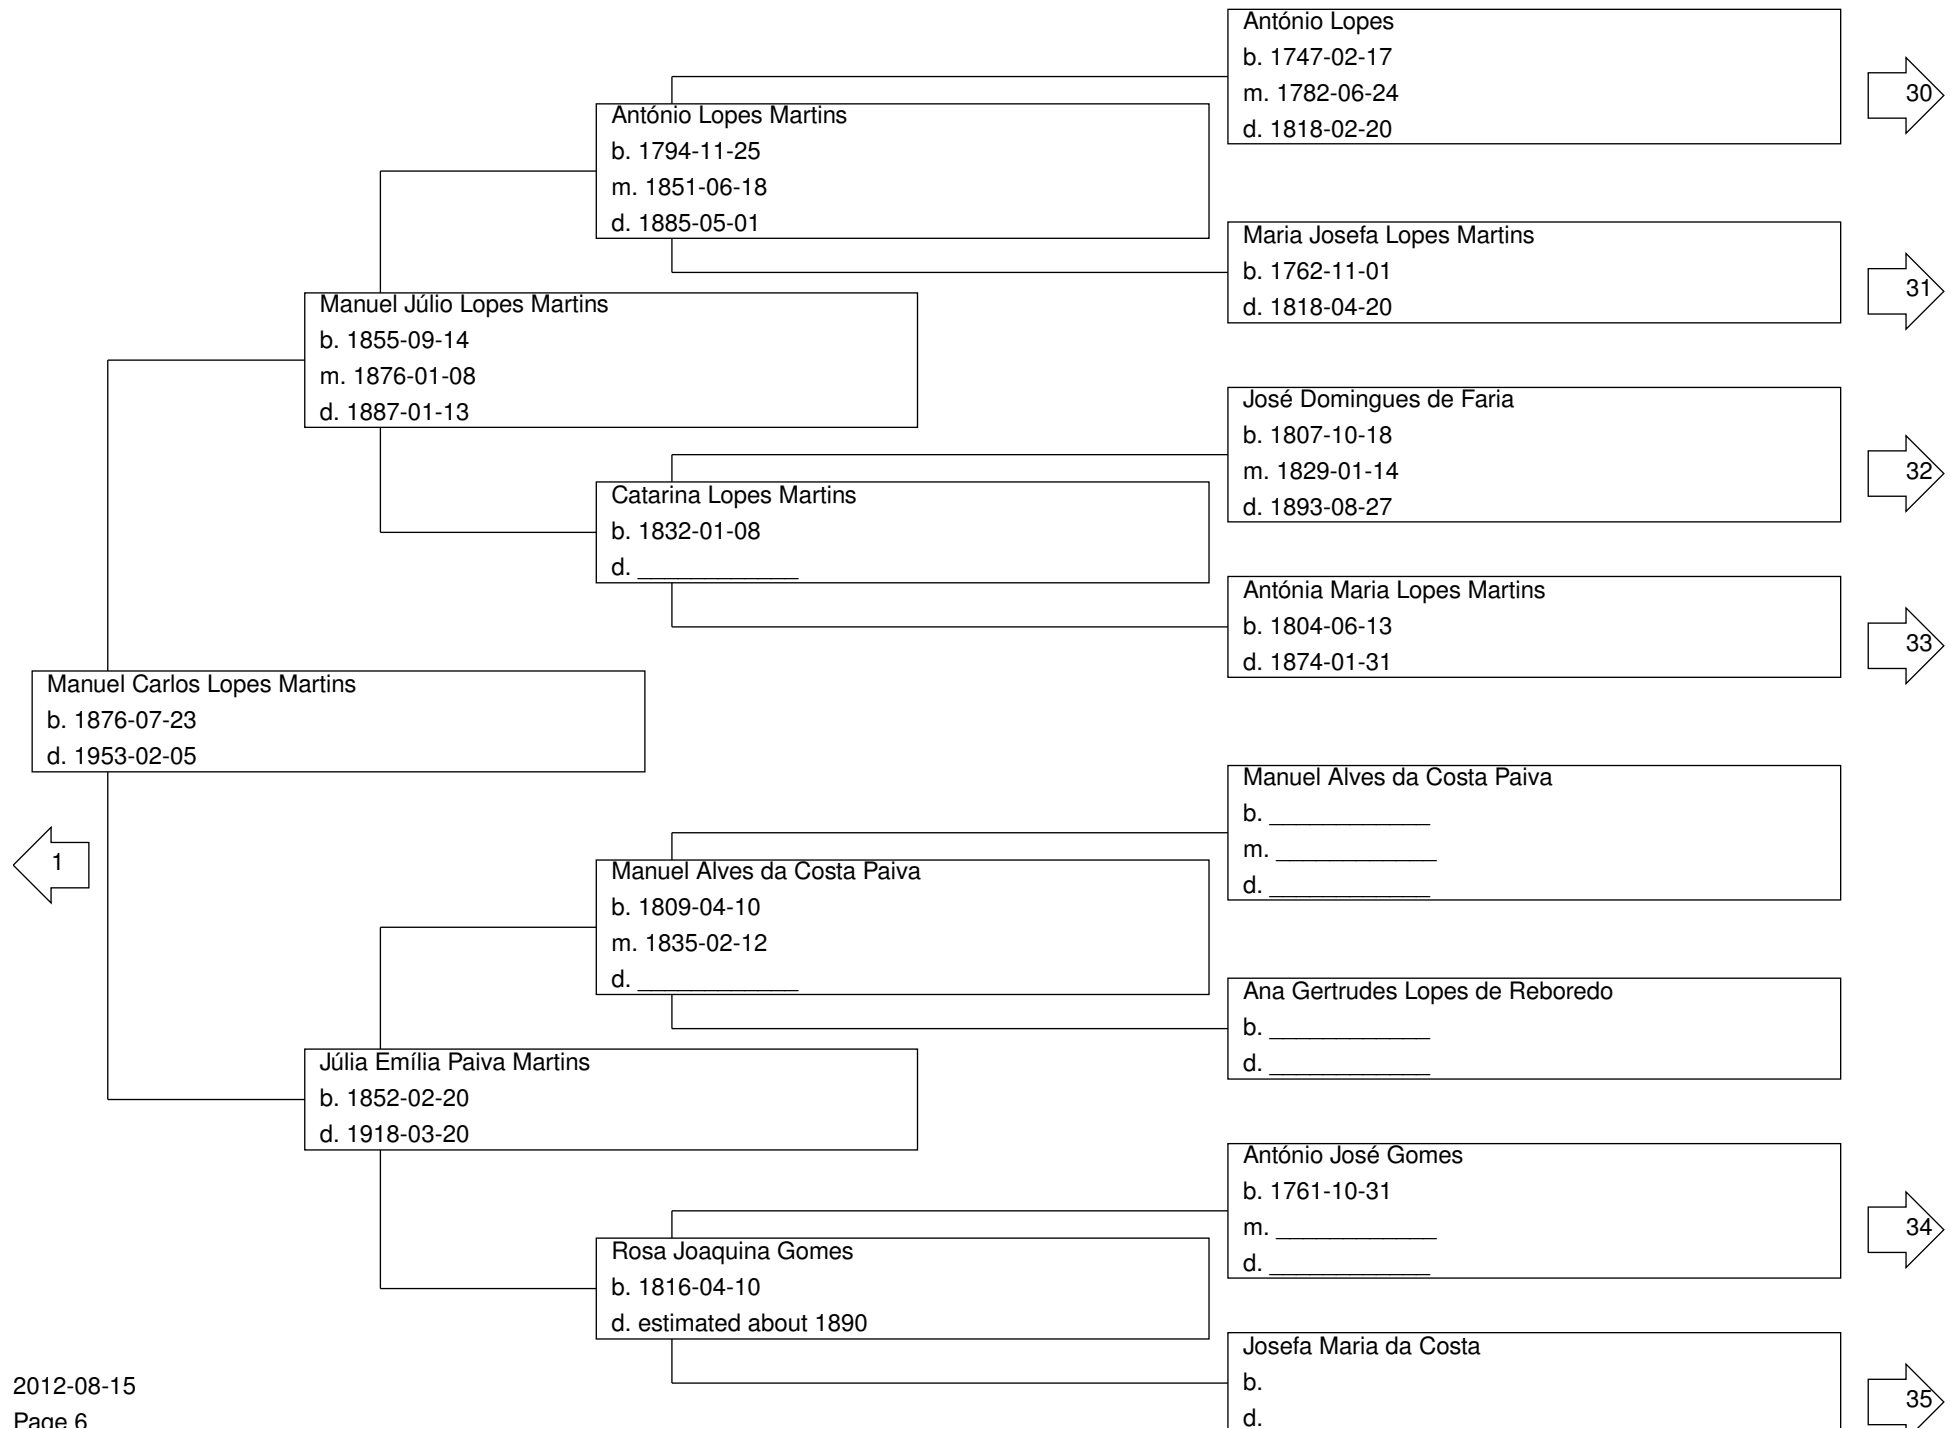

Pedigree Chart for Ricardo Pedro Lopes Martins de Mendes Ribeiro

Pedigree Chart for Ricardo Pedro Lopes Martins de Mendes Ribeiro

Pedigree Chart for Ricardo Pedro Lopes Martins de Mendes Ribeiro

Pedigree Chart for Ricardo Pedro Lopes Martins de Mendes Ribeiro