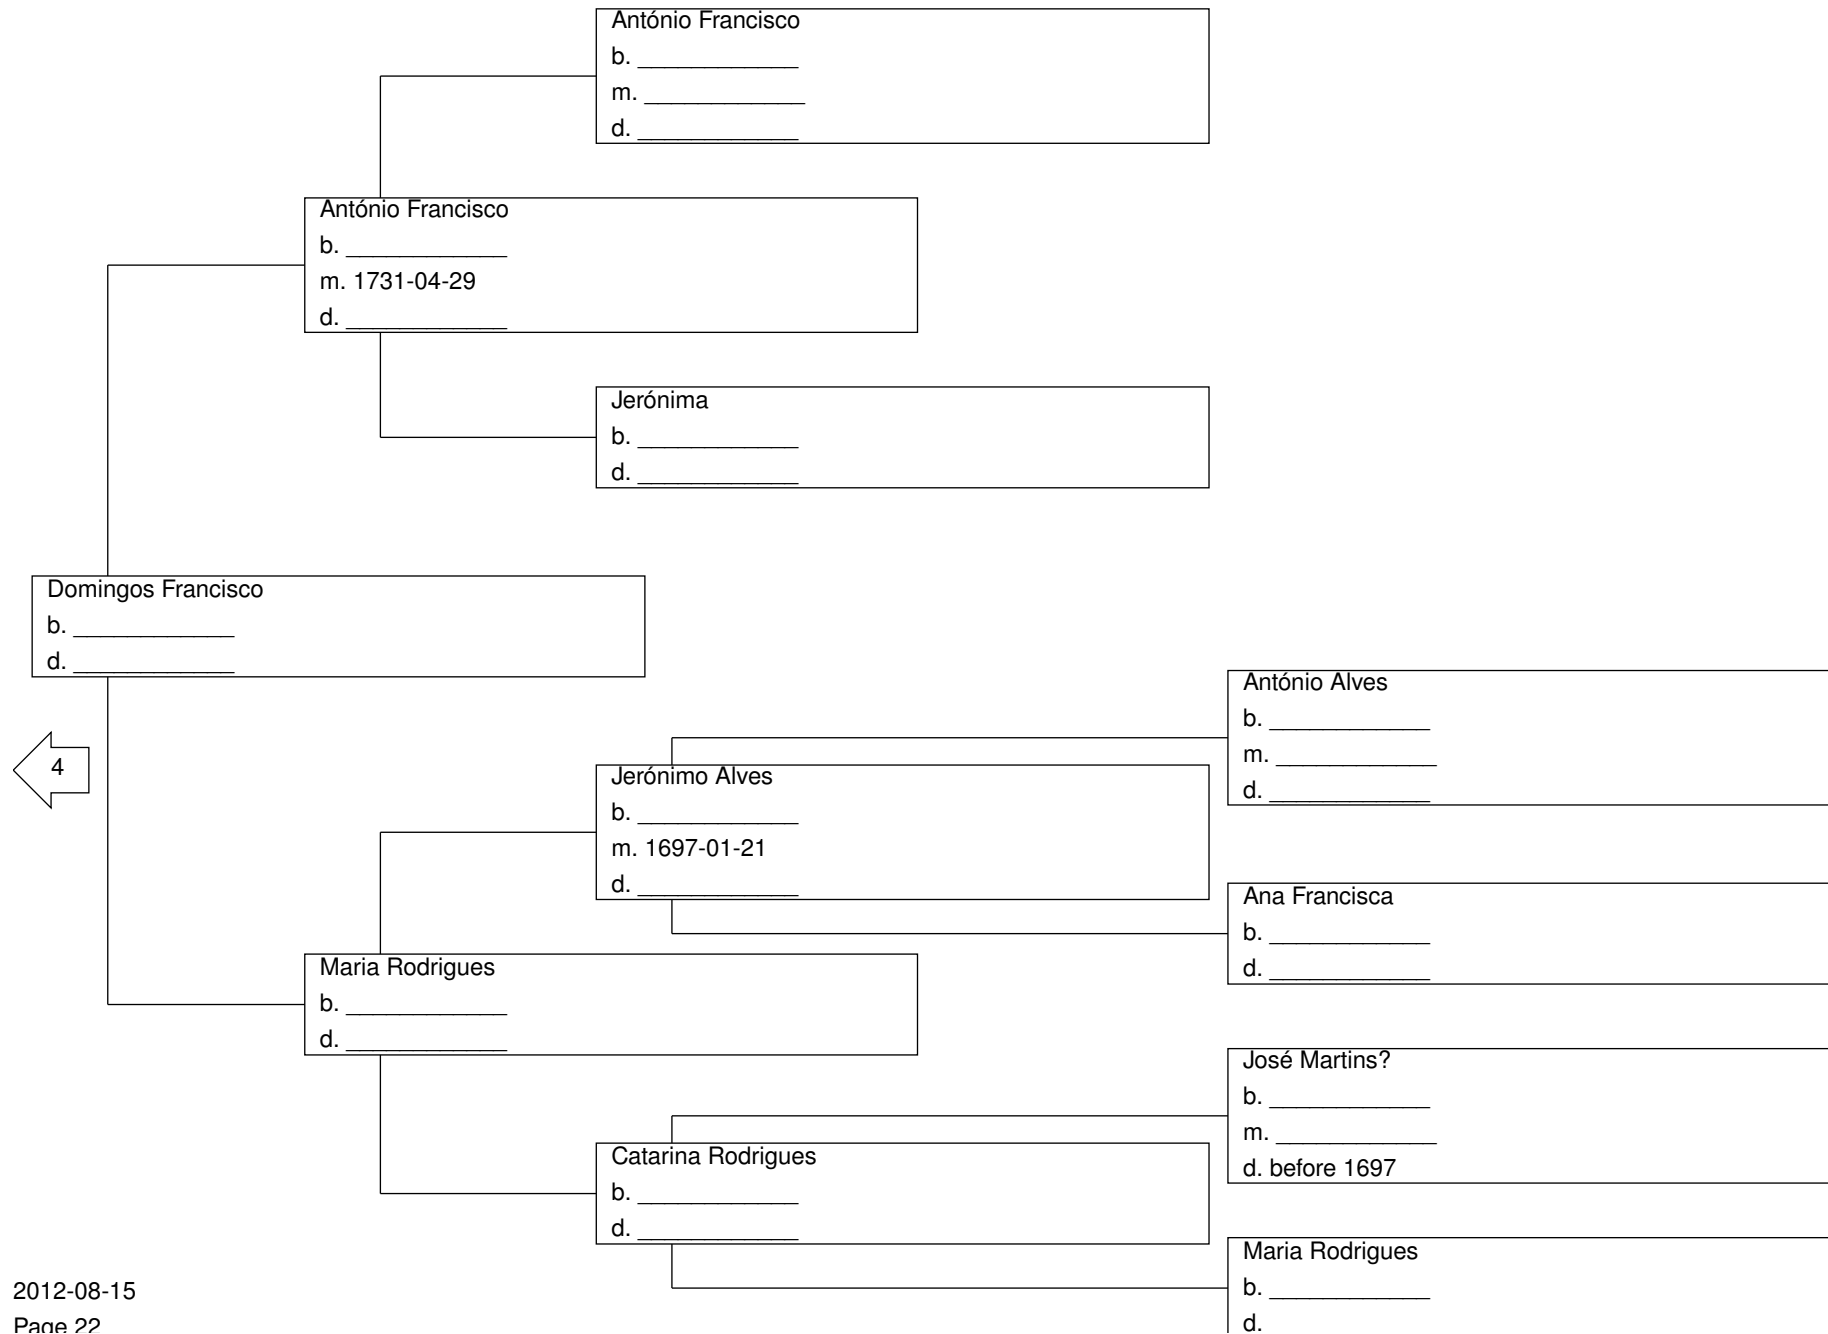

Pedigree Chart for Ricardo Pedro Lopes Martins de Mendes Ribeiro