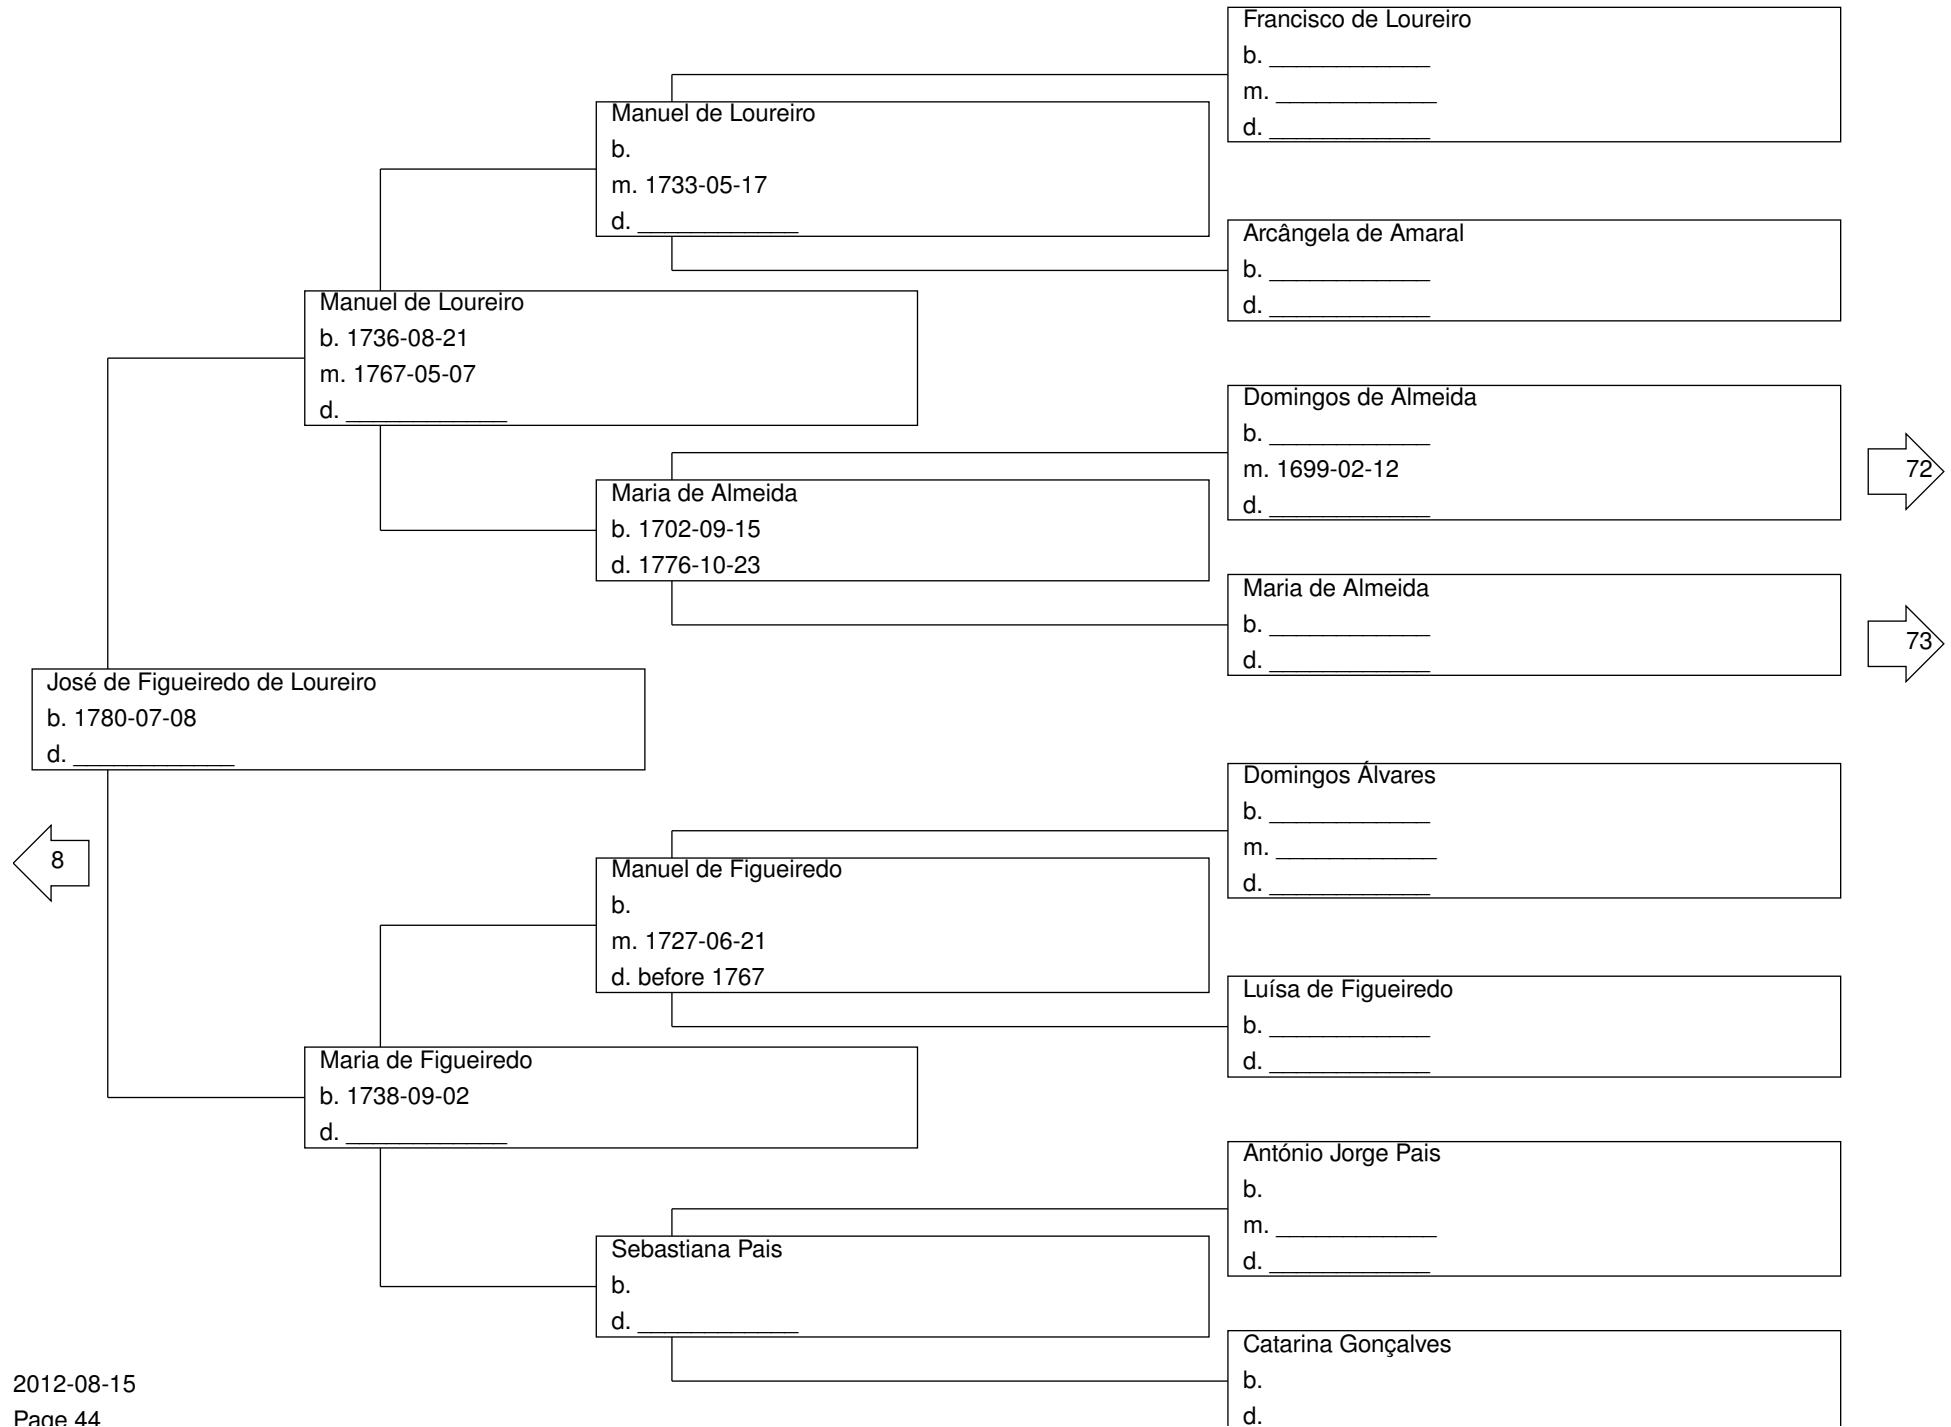

Pedigree Chart for Ricardo Pedro Lopes Martins de Mendes Ribeiro

Pedigree Chart for Ricardo Pedro Lopes Martins de Mendes Ribeiro

Pedigree Chart for Ricardo Pedro Lopes Martins de Mendes Ribeiro

Pedigree Chart for Ricardo Pedro Lopes Martins de Mendes Ribeiro