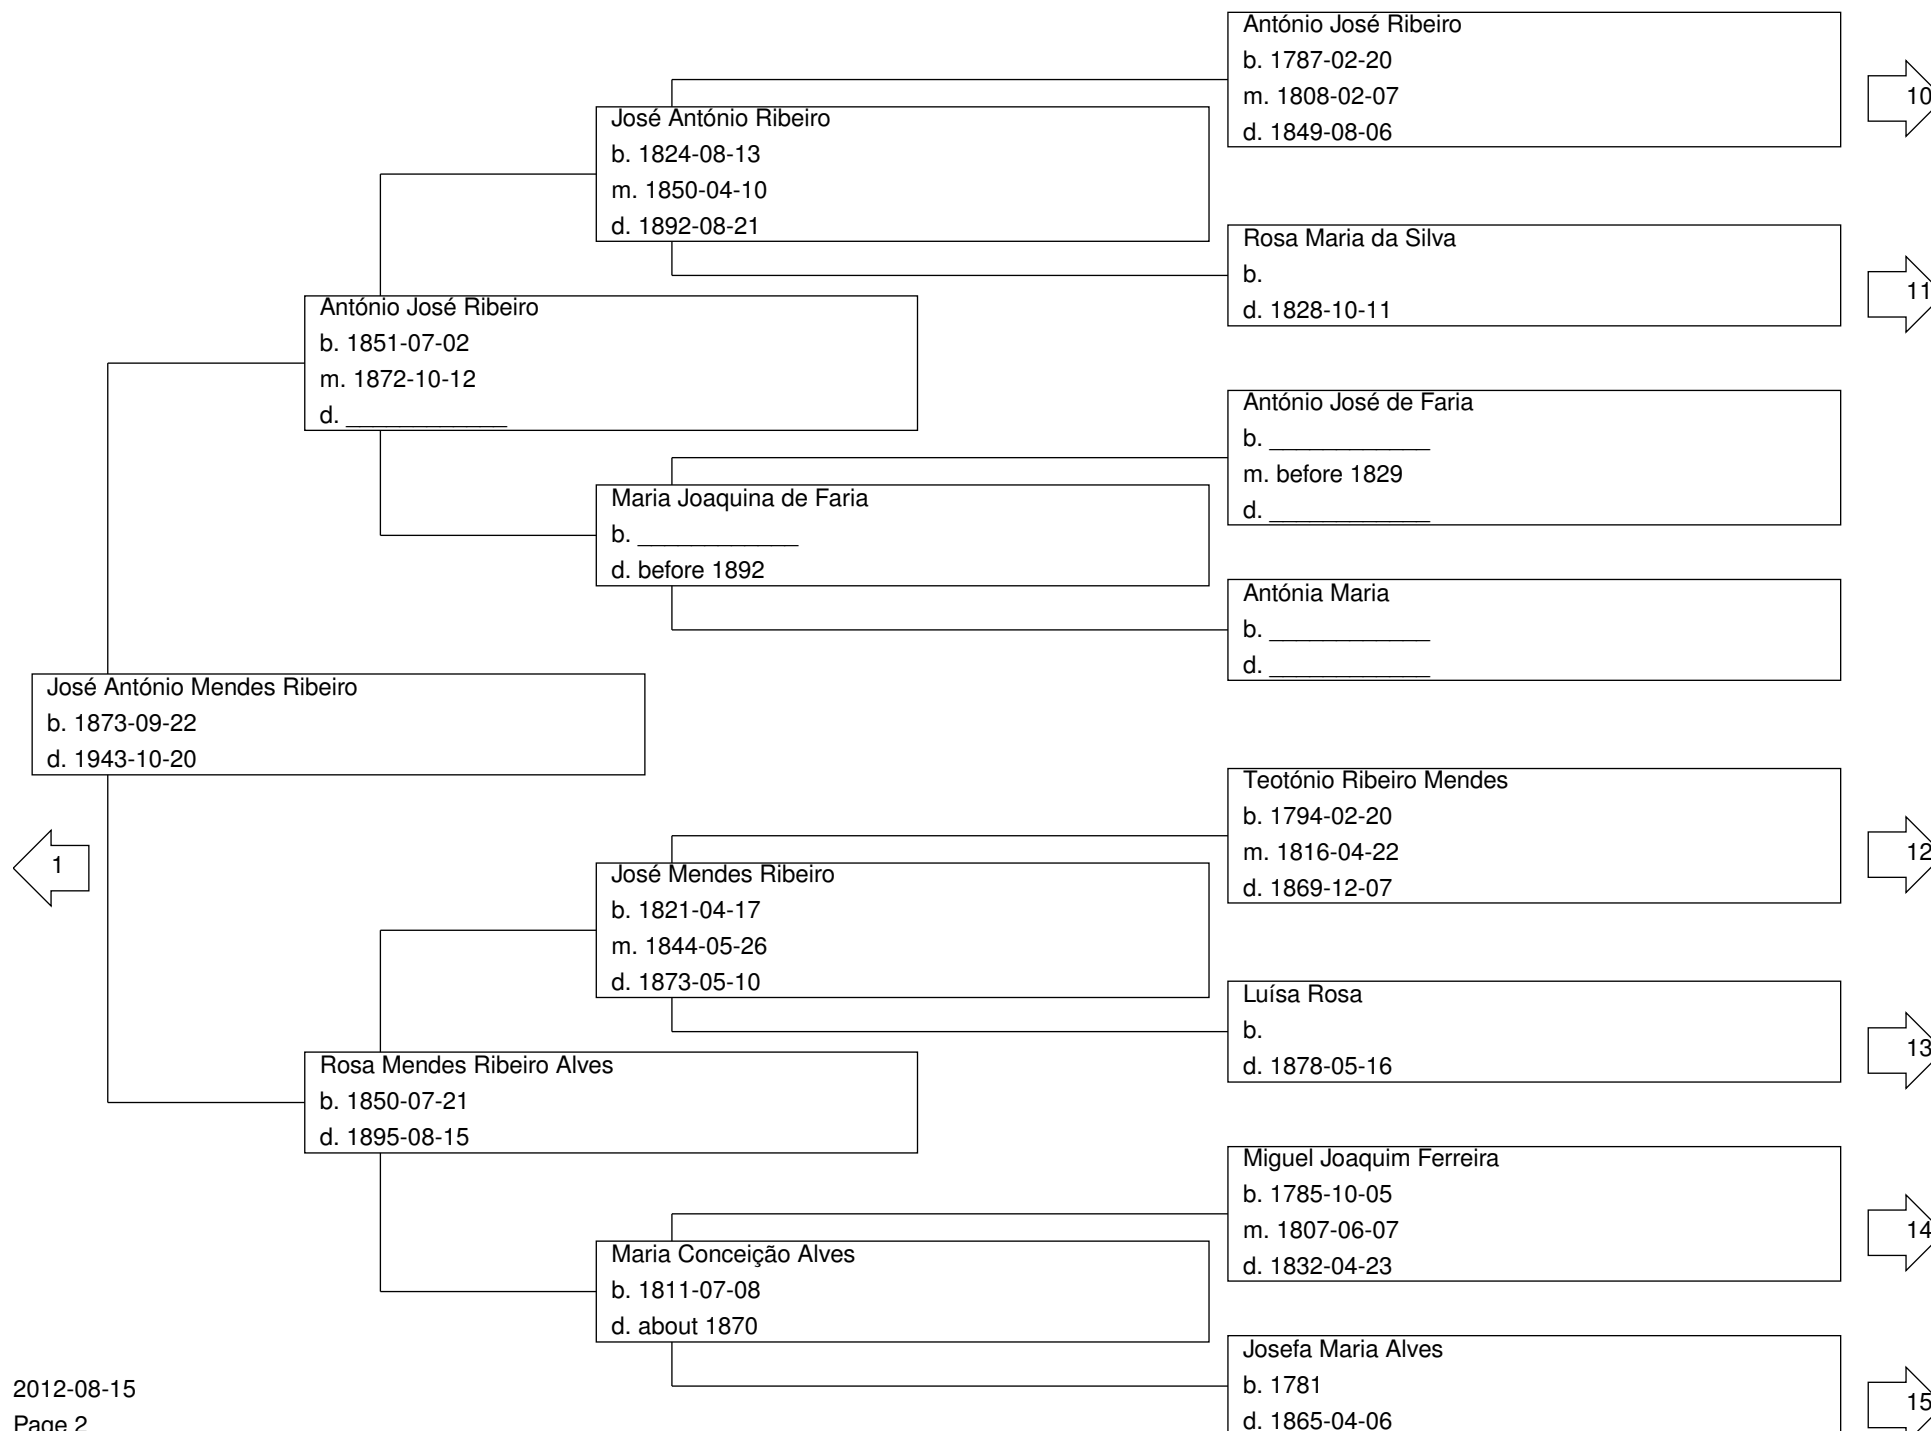

Pedigree Chart for Ricardo Pedro Lopes Martins de Mendes Ribeiro

Pedigree Chart for Ricardo Pedro Lopes Martins de Mendes Ribeiro

Pedigree Chart for Ricardo Pedro Lopes Martins de Mendes Ribeiro

Pedigree Chart for Ricardo Pedro Lopes Martins de Mendes Ribeiro