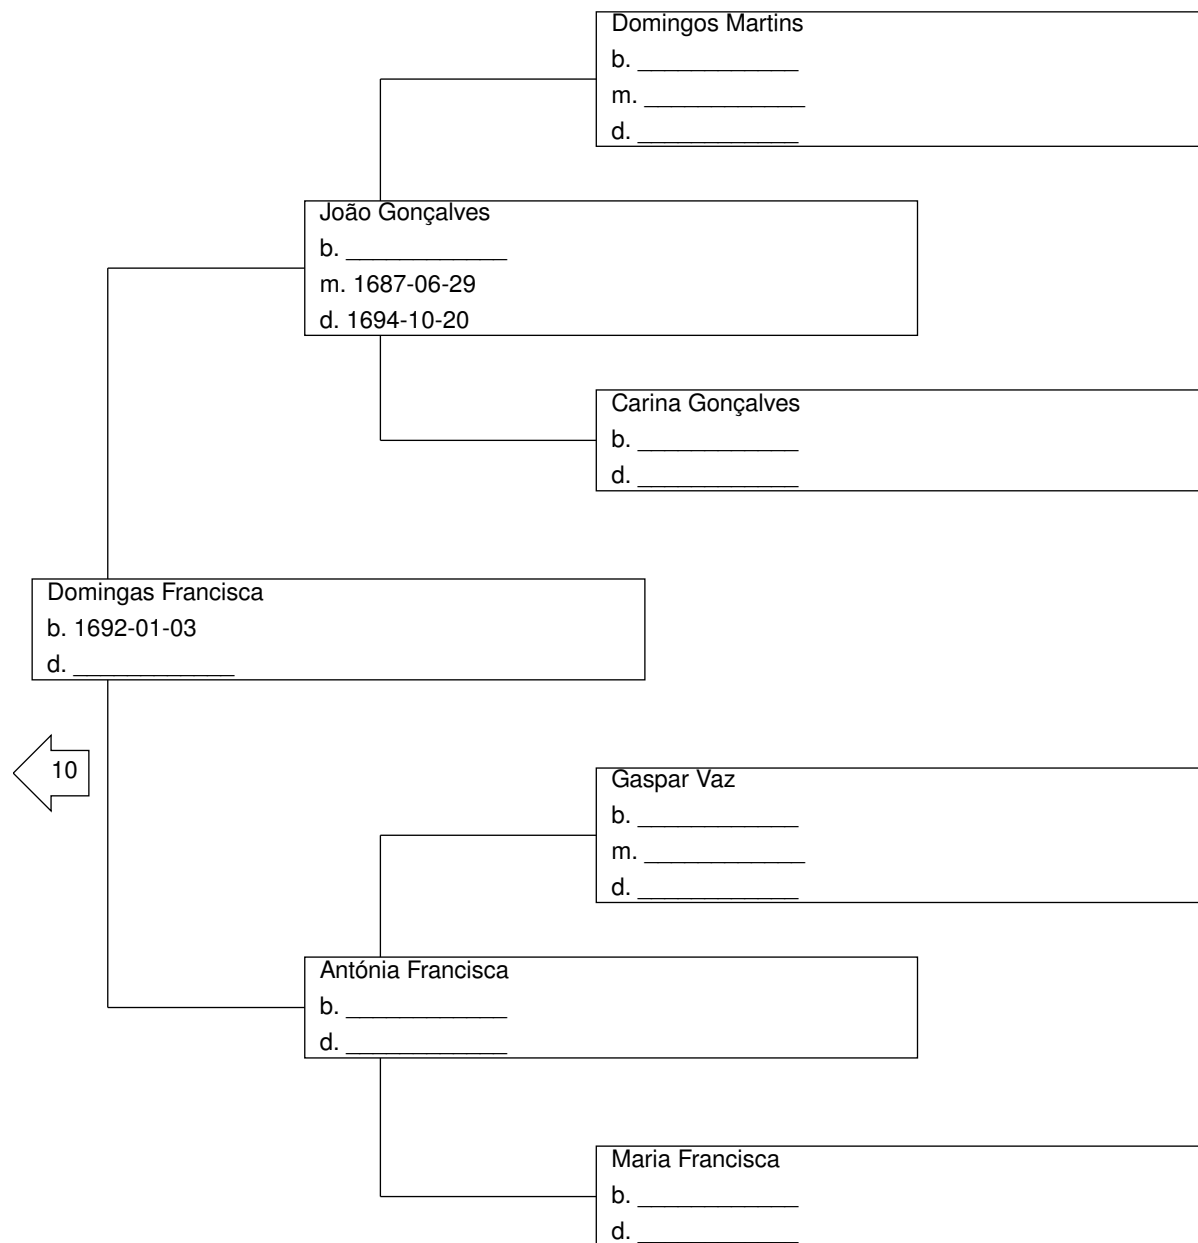

Pedigree Chart for Ricardo Pedro Lopes Martins de Mendes Ribeiro

Pedigree Chart for Ricardo Pedro Lopes Martins de Mendes Ribeiro

Pedigree Chart for Ricardo Pedro Lopes Martins de Mendes Ribeiro

Pedigree Chart for Ricardo Pedro Lopes Martins de Mendes Ribeiro