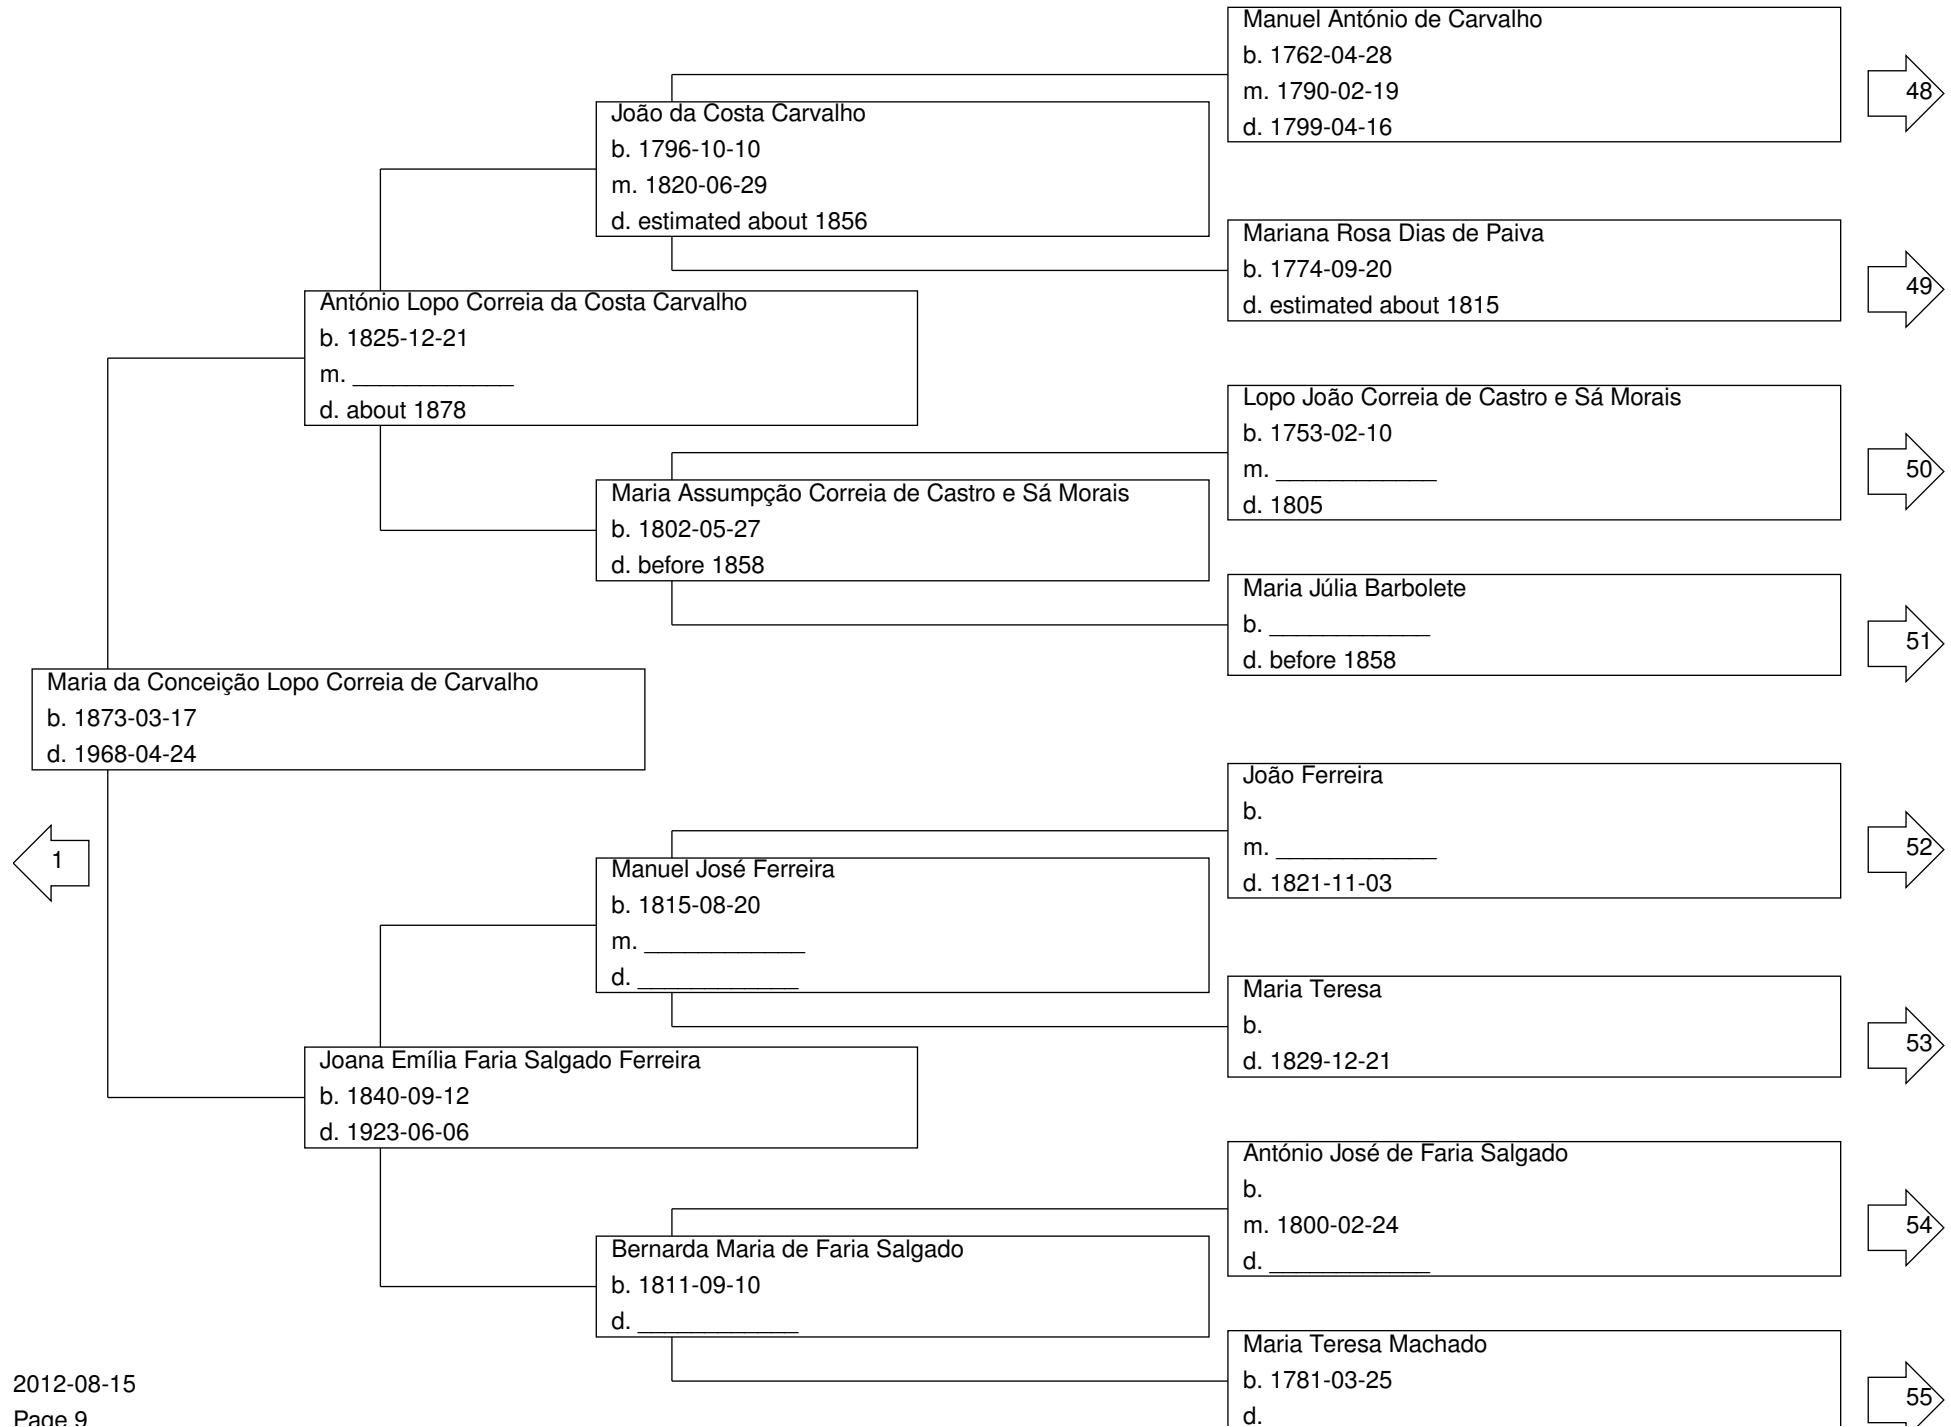

Pedigree Chart for Ricardo Pedro Lopes Martins de Mendes Ribeiro

Pedigree Chart for Ricardo Pedro Lopes Martins de Mendes Ribeiro

Pedigree Chart for Ricardo Pedro Lopes Martins de Mendes Ribeiro

Pedigree Chart for Ricardo Pedro Lopes Martins de Mendes Ribeiro