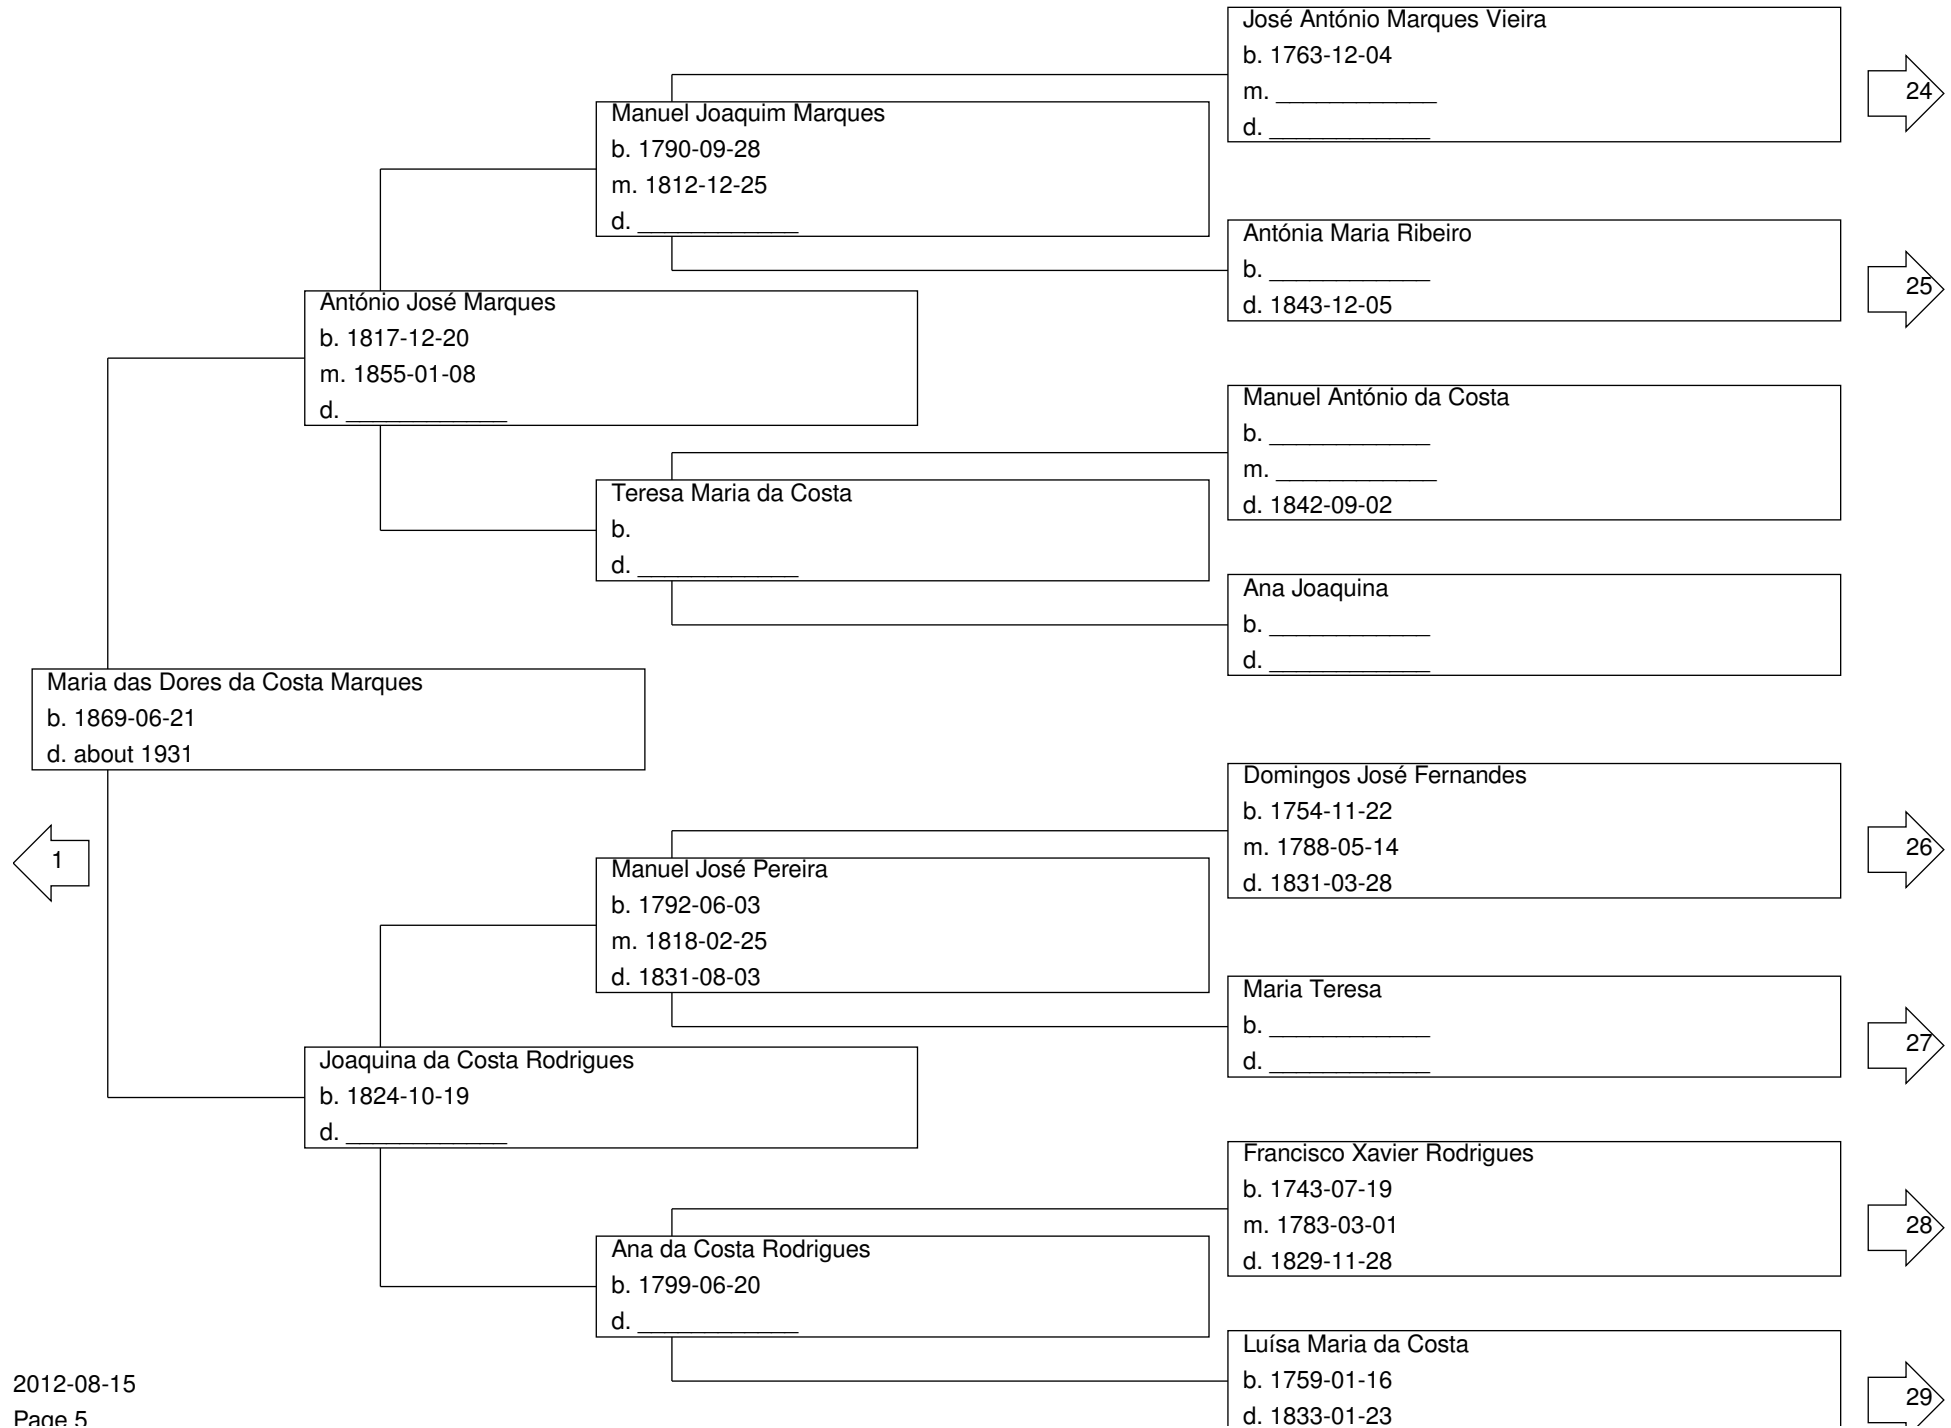

Pedigree Chart for Ricardo Pedro Lopes Martins de Mendes Ribeiro

Pedigree Chart for Ricardo Pedro Lopes Martins de Mendes Ribeiro

Pedigree Chart for Ricardo Pedro Lopes Martins de Mendes Ribeiro

Pedigree Chart for Ricardo Pedro Lopes Martins de Mendes Ribeiro