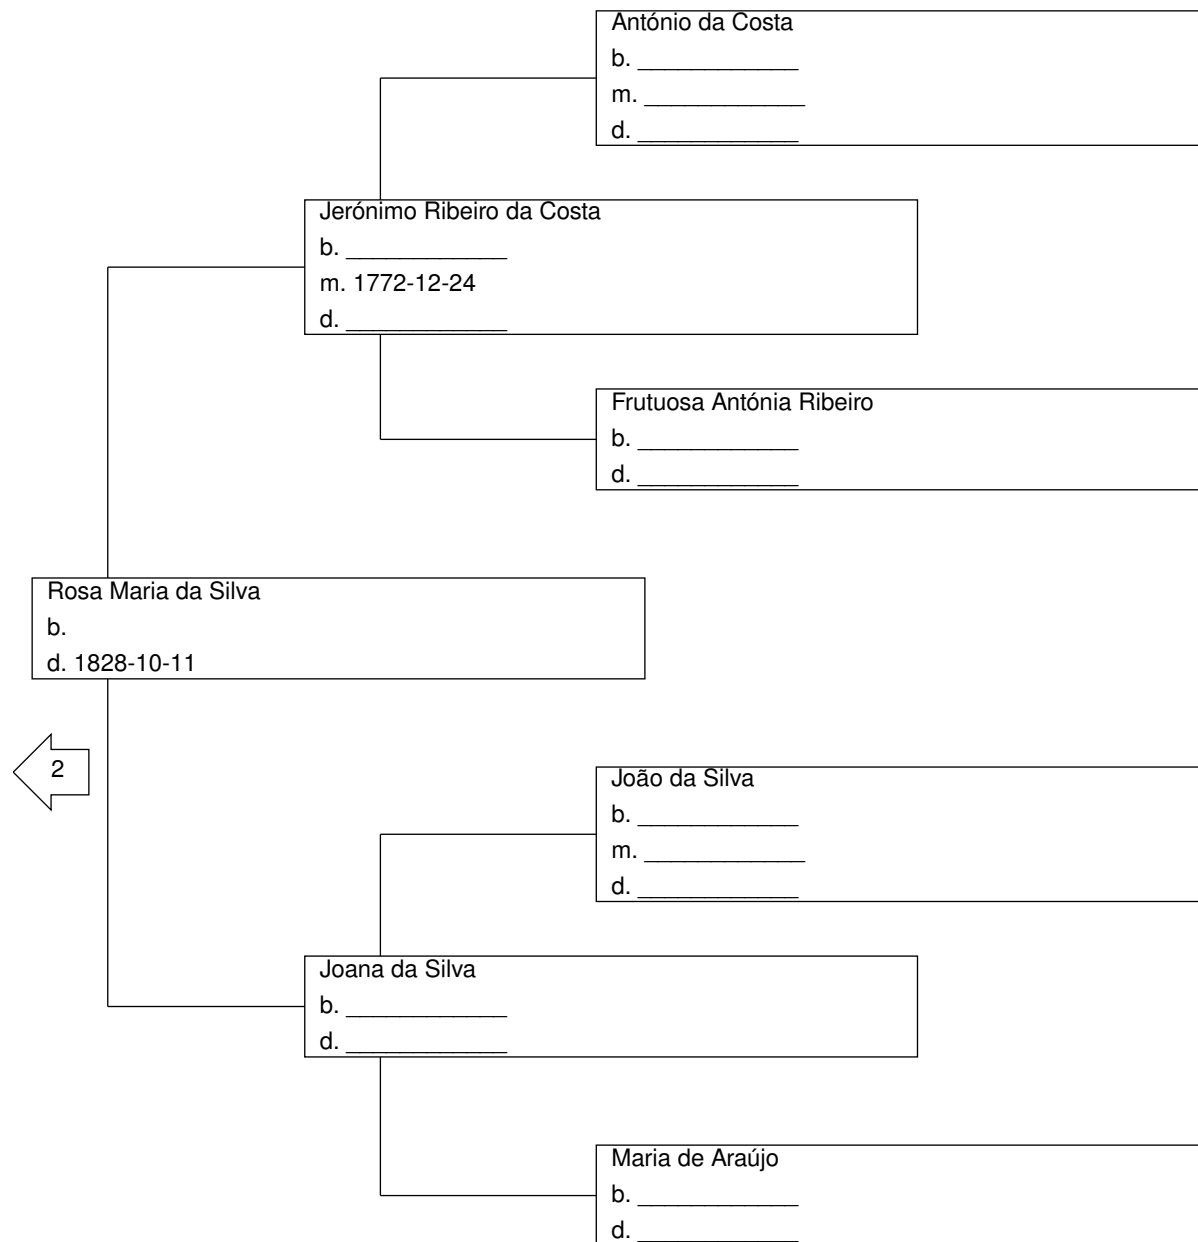

Pedigree Chart for Ricardo Pedro Lopes Martins de Mendes Ribeiro

Pedigree Chart for Ricardo Pedro Lopes Martins de Mendes Ribeiro

Pedigree Chart for Ricardo Pedro Lopes Martins de Mendes Ribeiro

Pedigree Chart for Ricardo Pedro Lopes Martins de Mendes Ribeiro