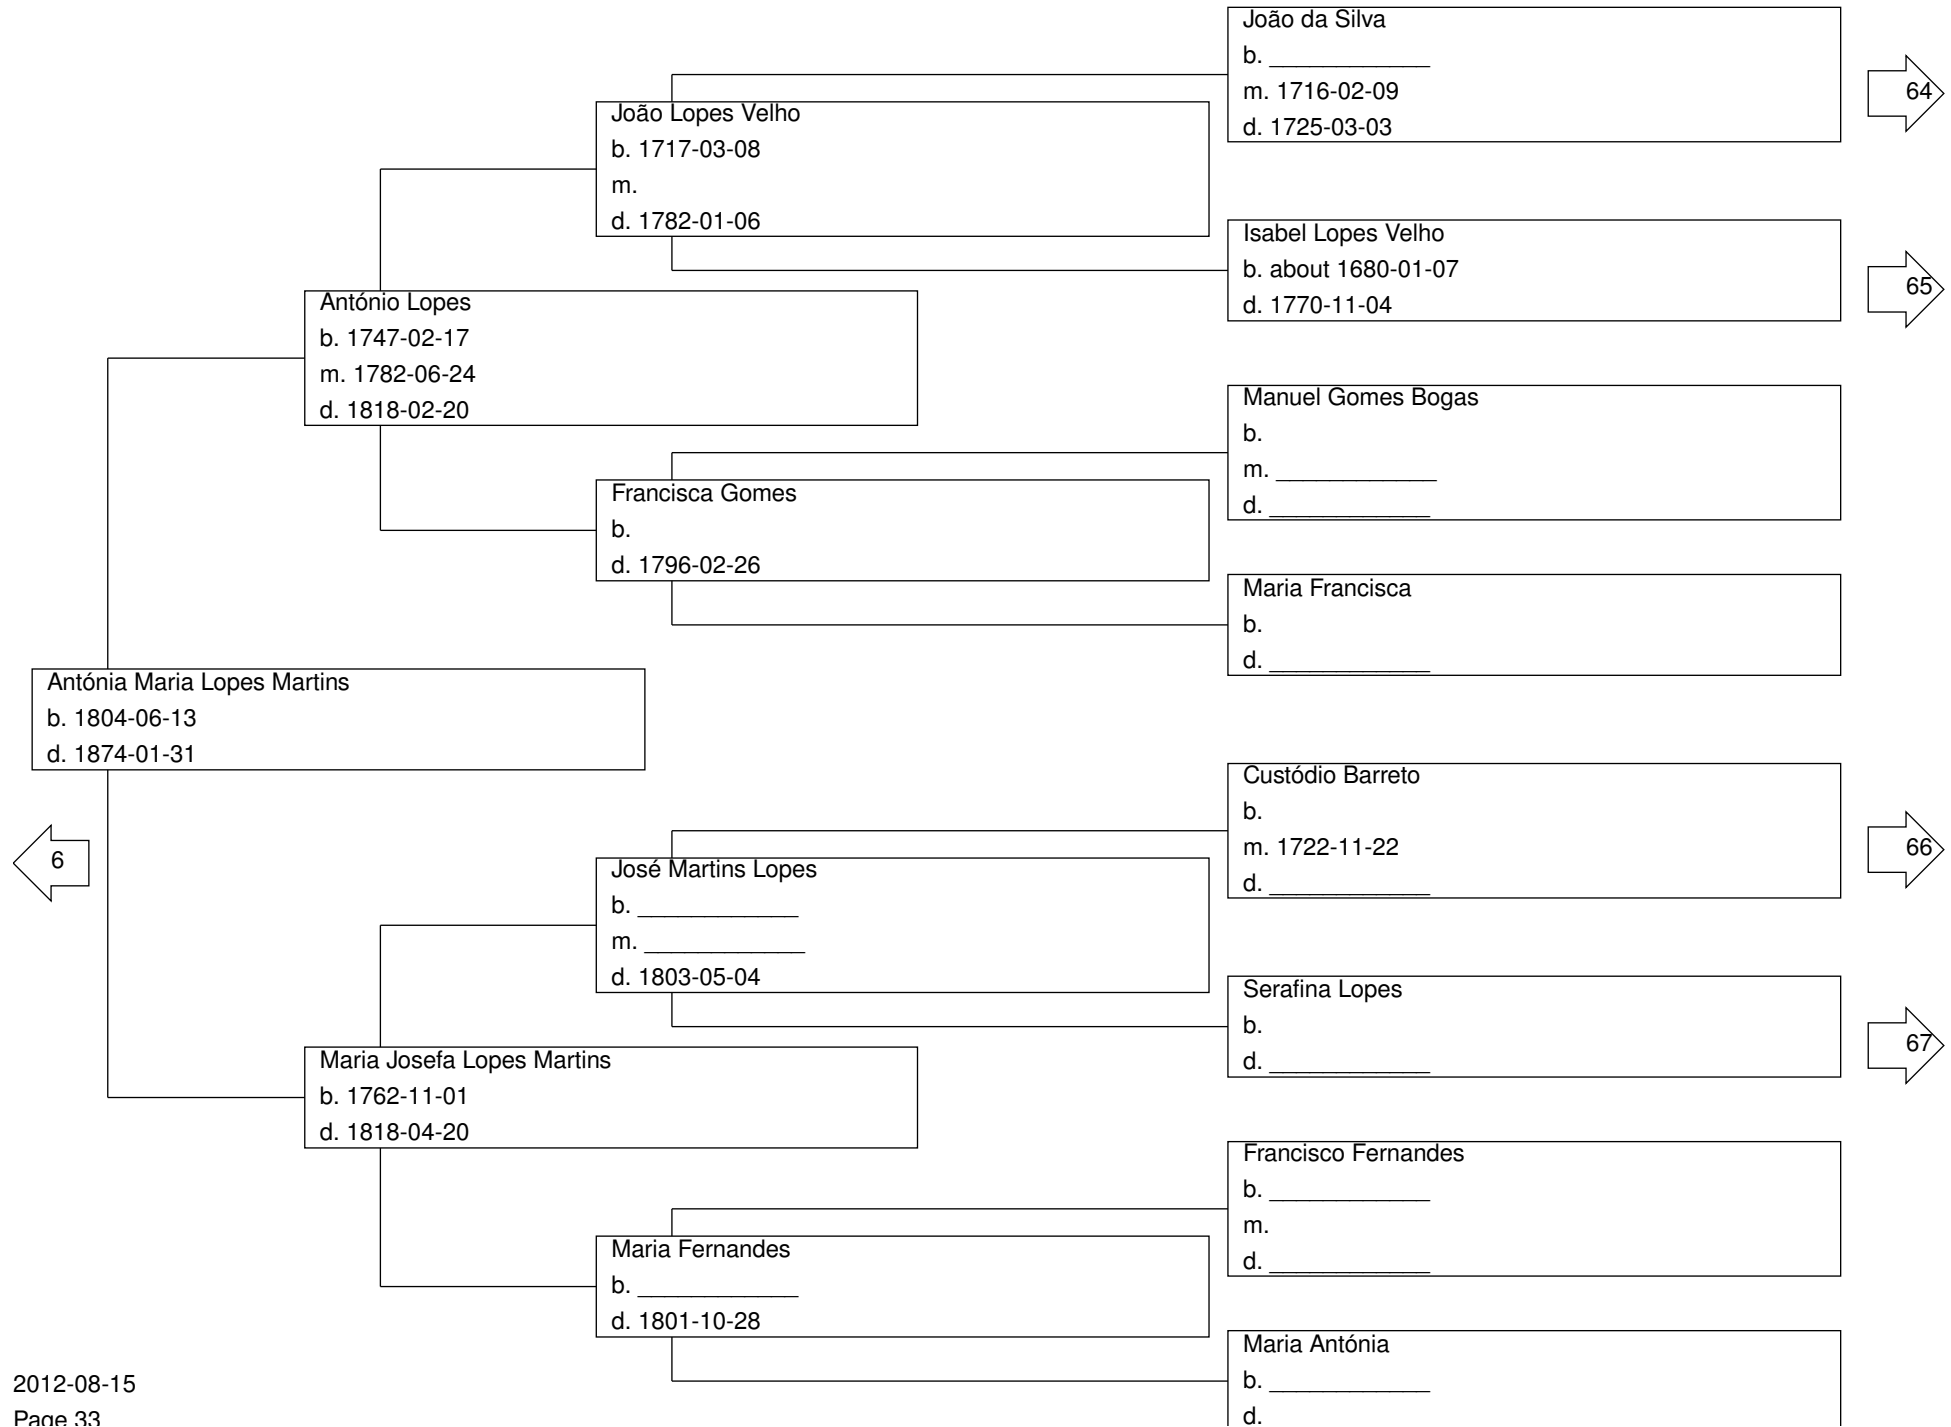

Pedigree Chart for Ricardo Pedro Lopes Martins de Mendes Ribeiro

Pedigree Chart for Ricardo Pedro Lopes Martins de Mendes Ribeiro

Pedigree Chart for Ricardo Pedro Lopes Martins de Mendes Ribeiro

Pedigree Chart for Ricardo Pedro Lopes Martins de Mendes Ribeiro