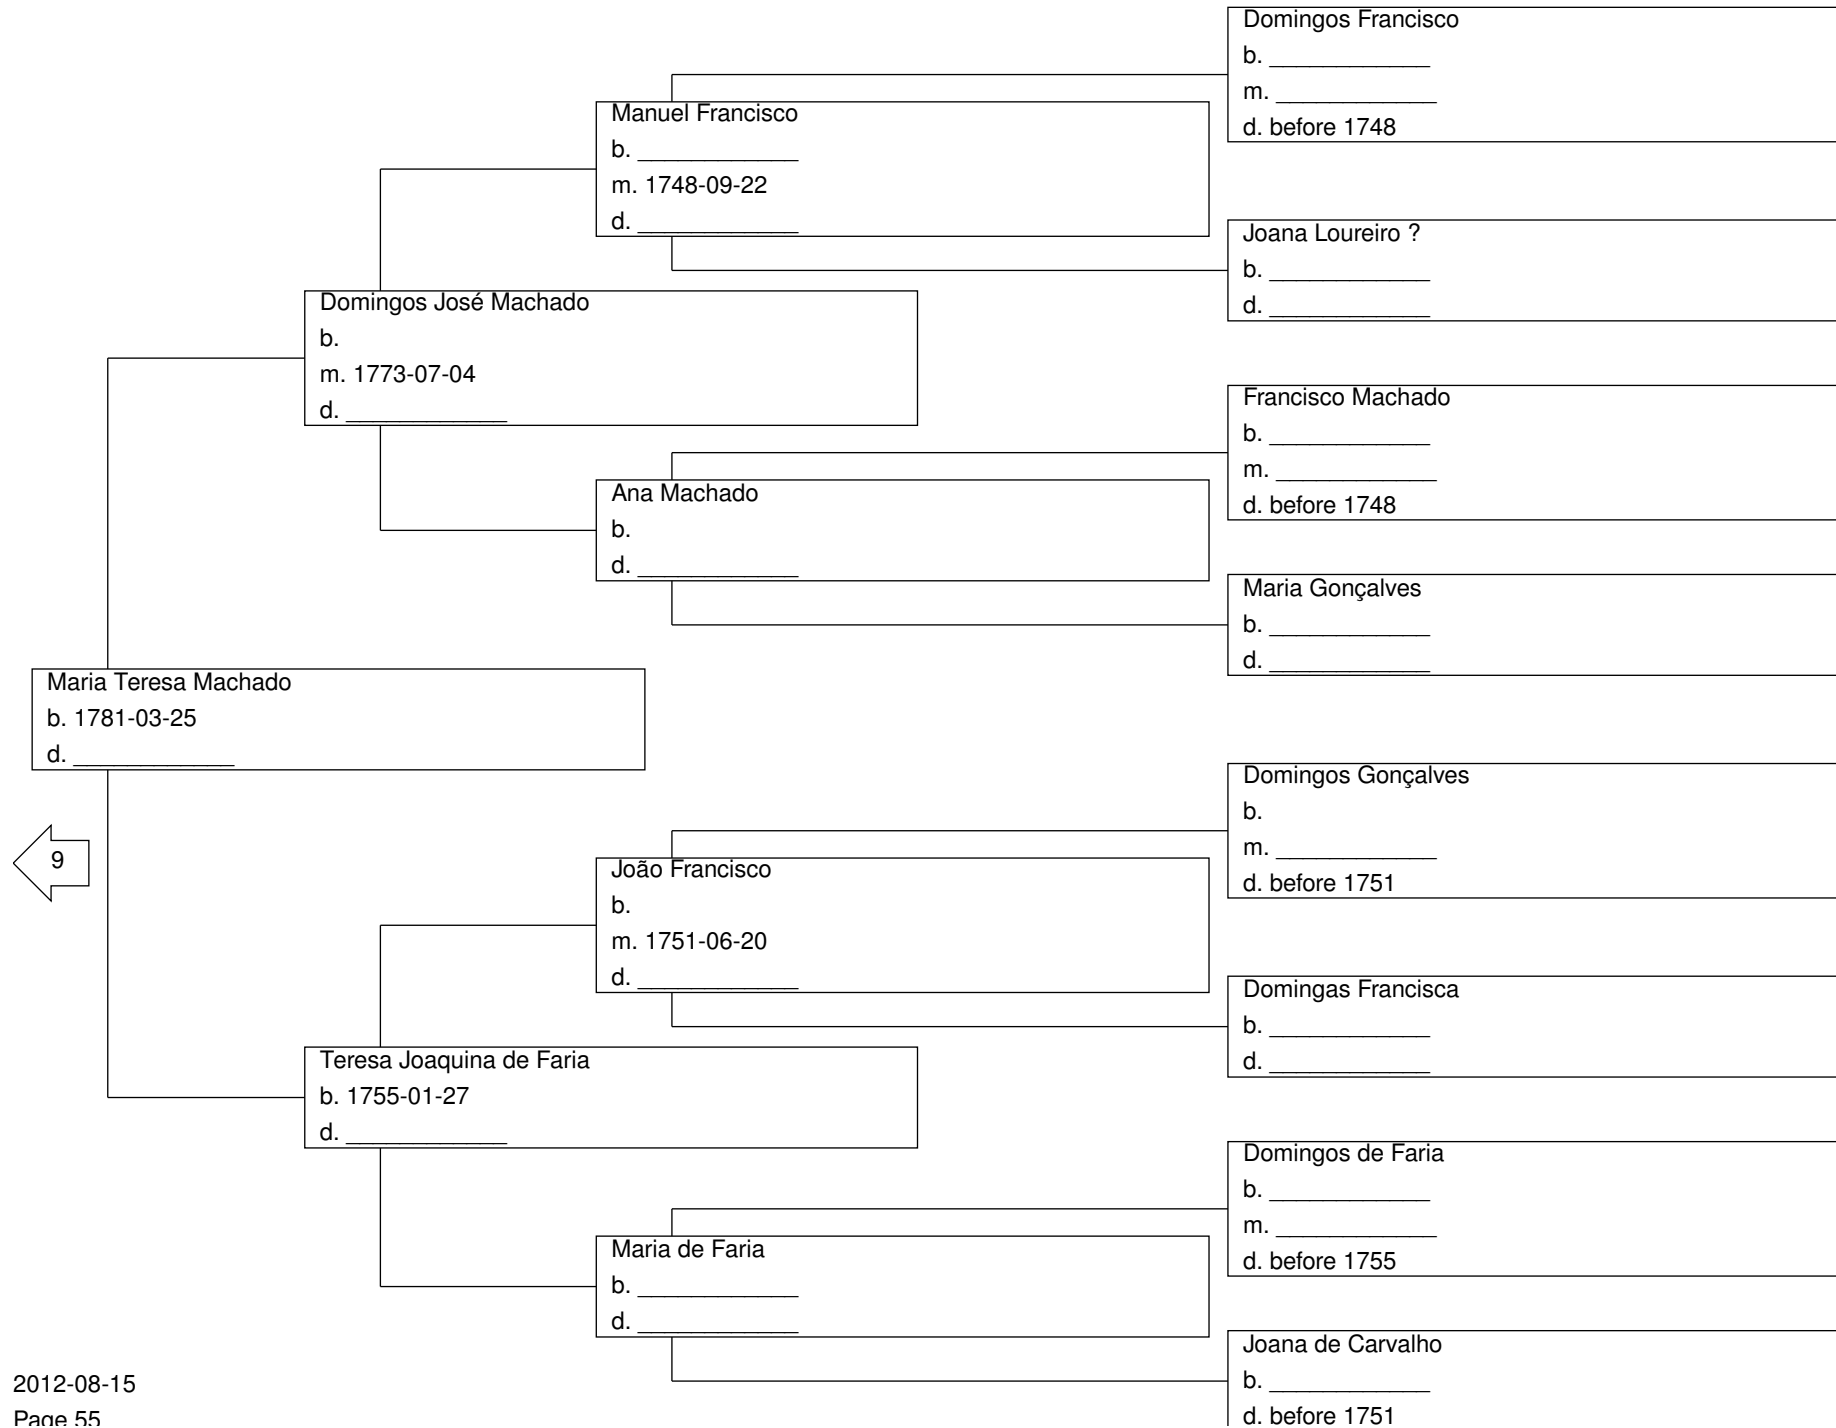

Pedigree Chart for Ricardo Pedro Lopes Martins de Mendes Ribeiro

Pedigree Chart for Ricardo Pedro Lopes Martins de Mendes Ribeiro

Pedigree Chart for Ricardo Pedro Lopes Martins de Mendes Ribeiro

Pedigree Chart for Ricardo Pedro Lopes Martins de Mendes Ribeiro