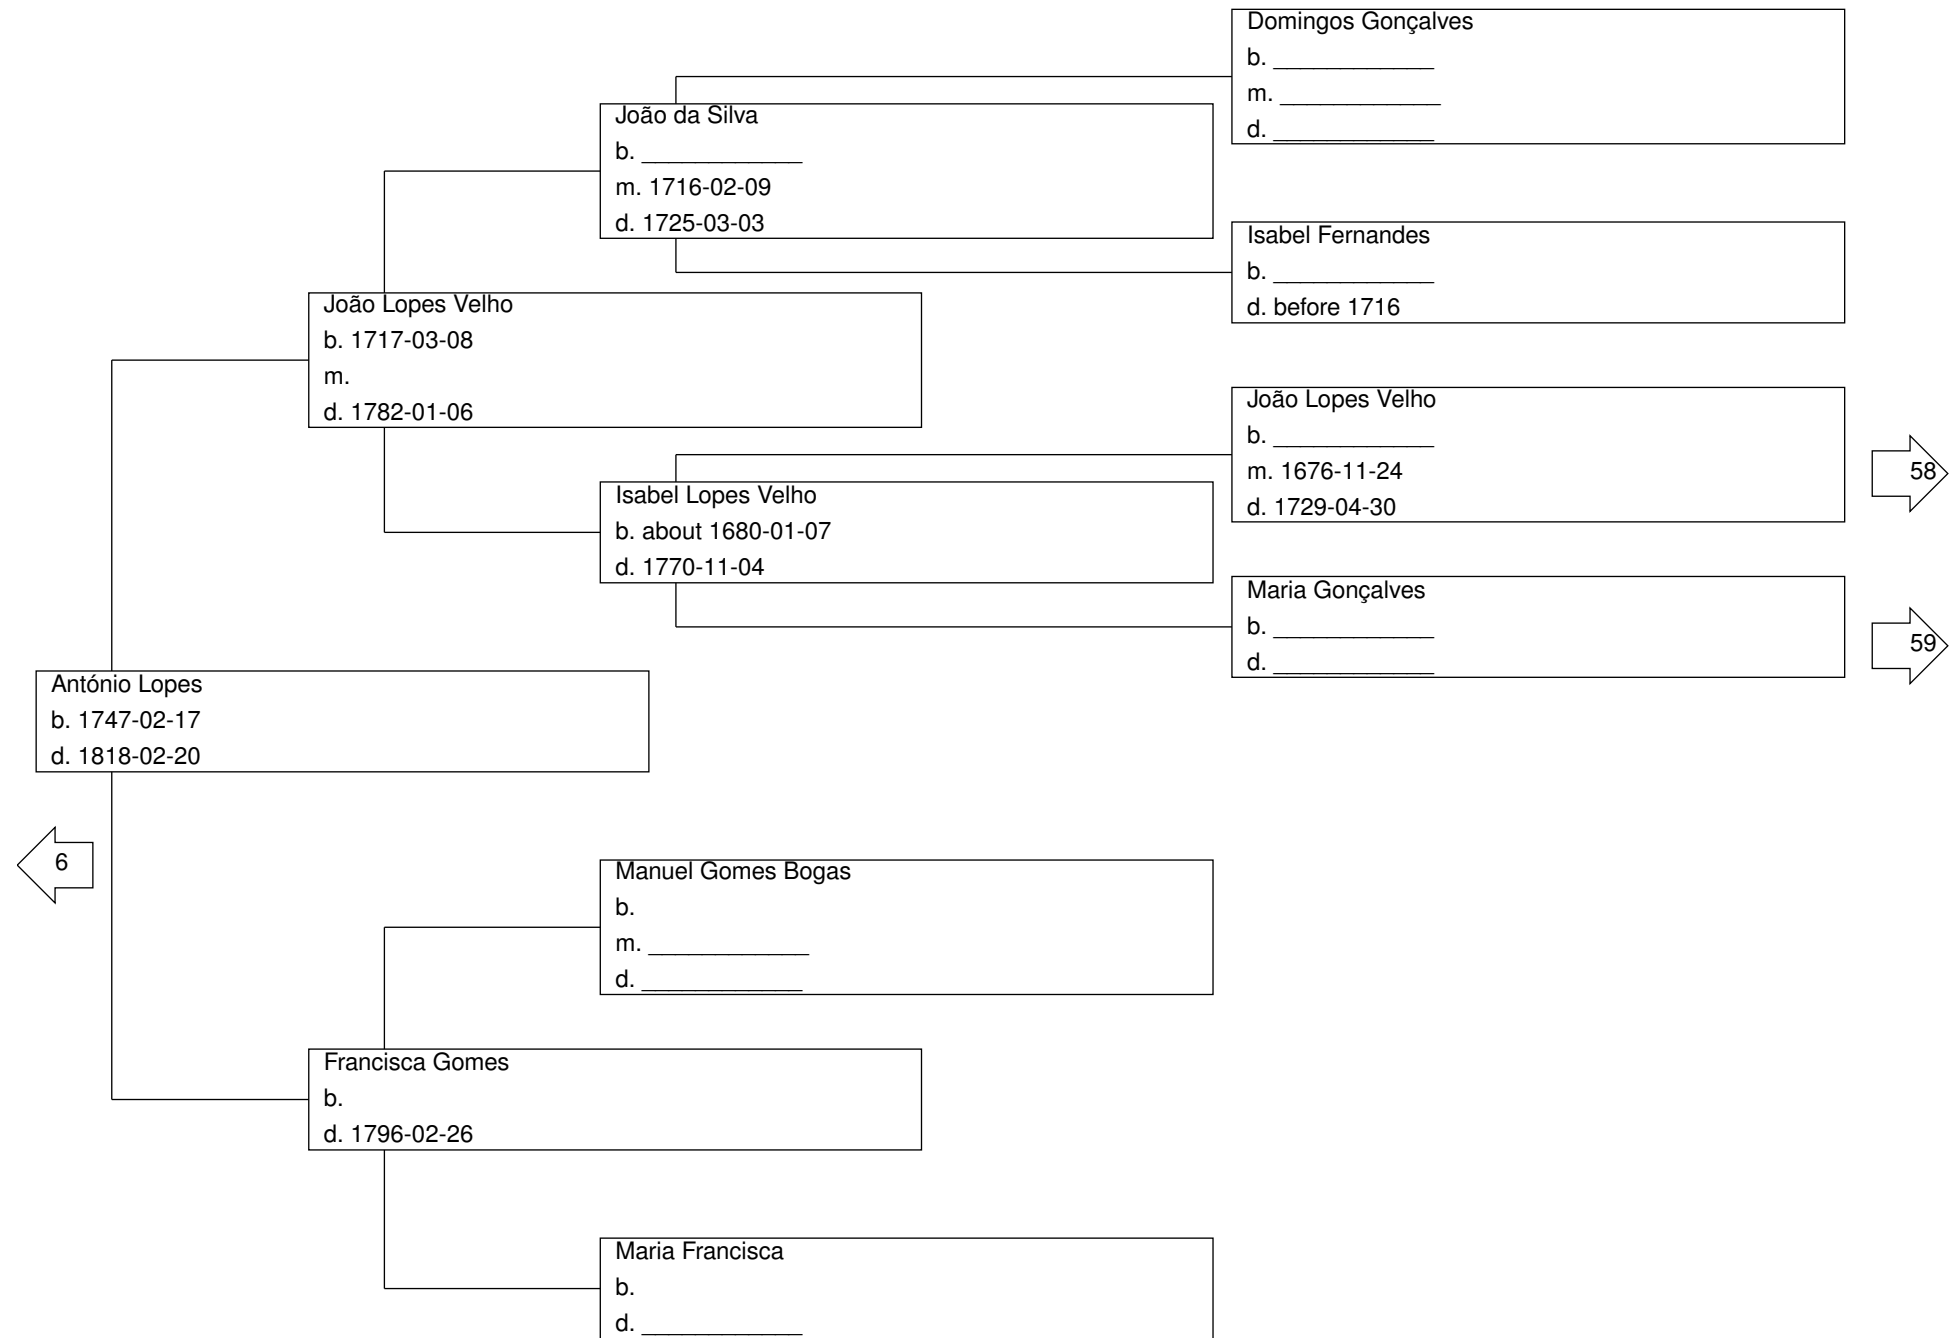

Pedigree Chart for Ricardo Pedro Lopes Martins de Mendes Ribeiro

Pedigree Chart for Ricardo Pedro Lopes Martins de Mendes Ribeiro

Pedigree Chart for Ricardo Pedro Lopes Martins de Mendes Ribeiro

Pedigree Chart for Ricardo Pedro Lopes Martins de Mendes Ribeiro