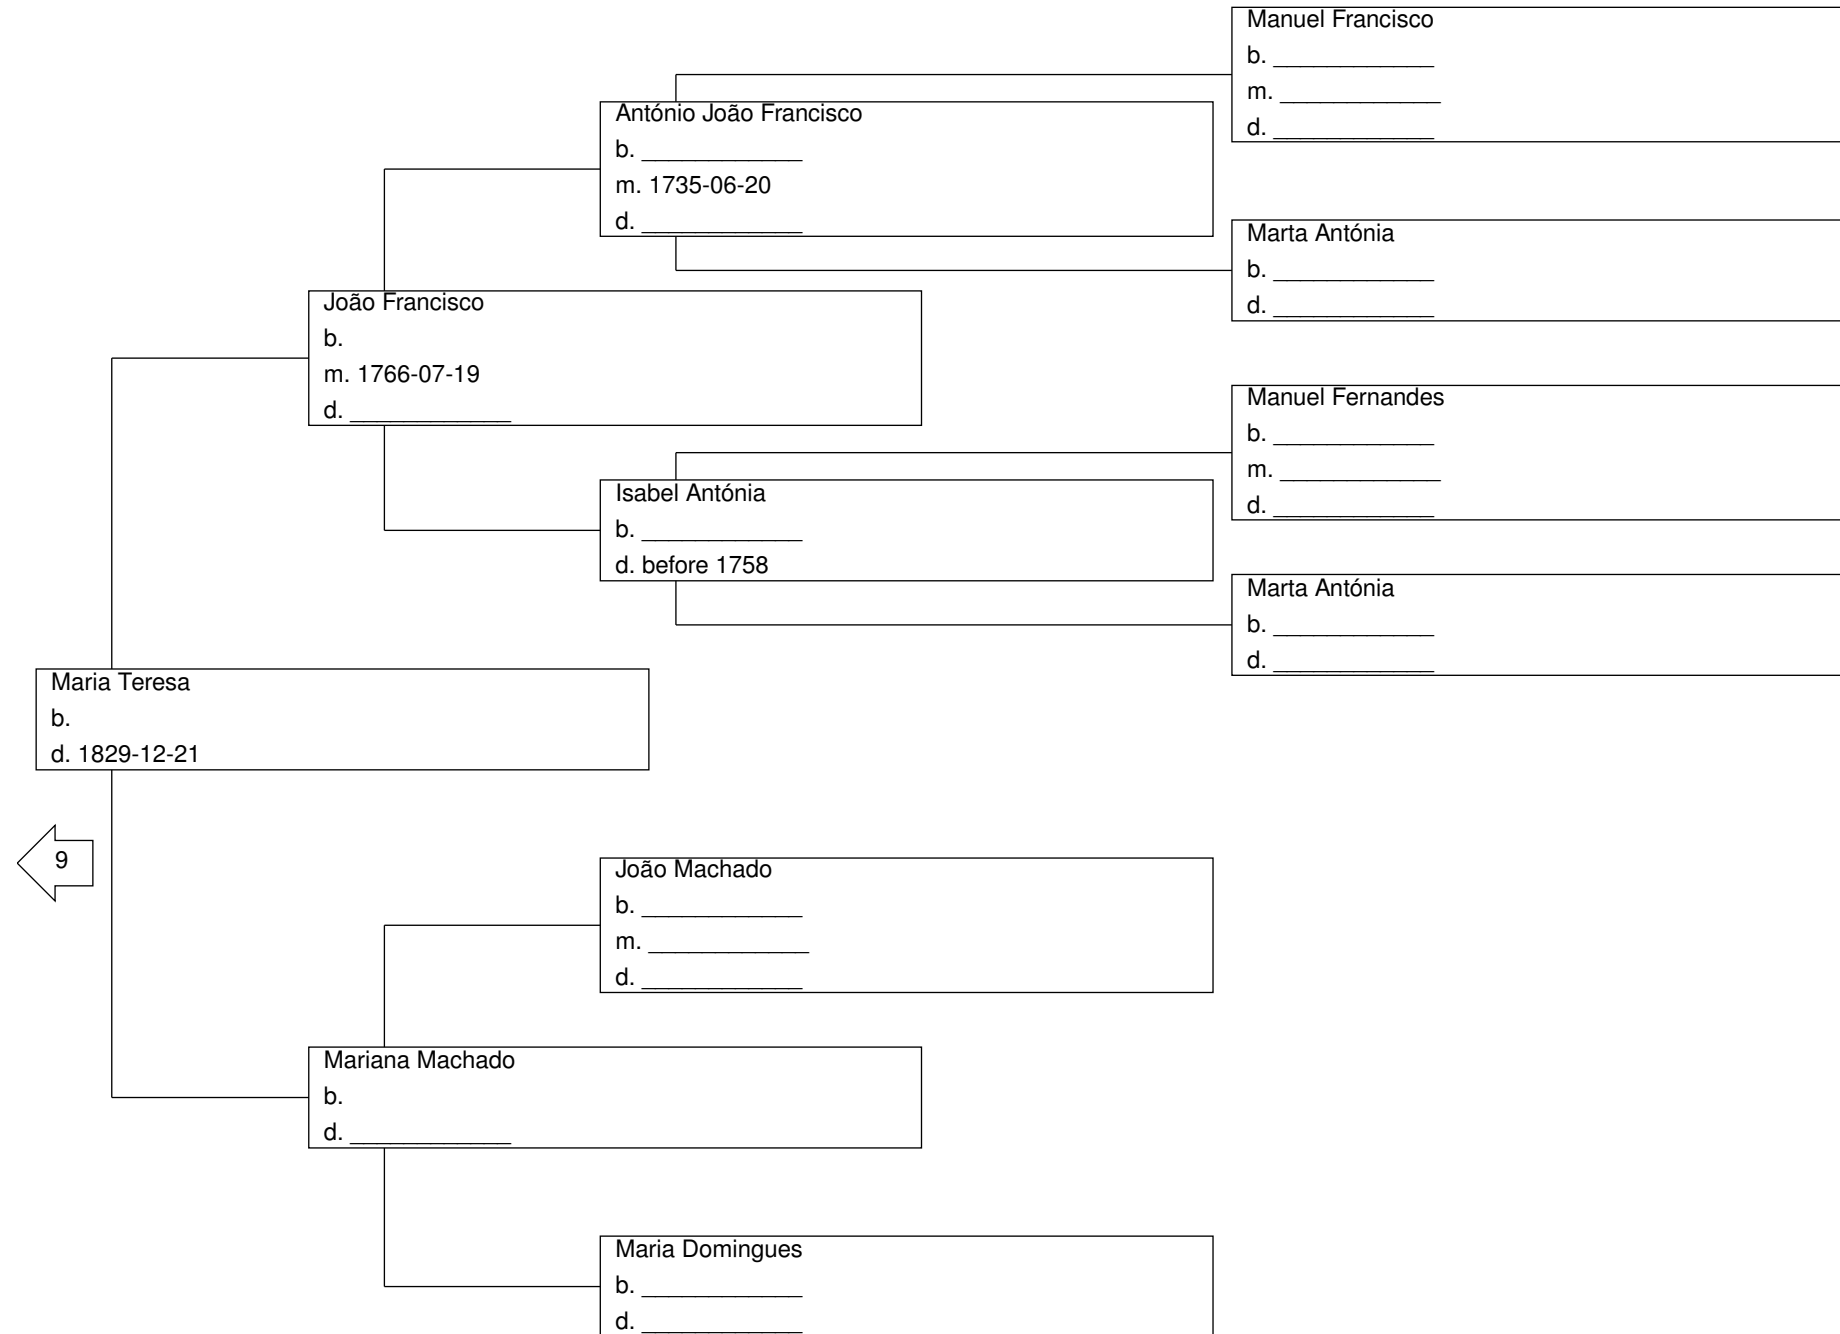

Pedigree Chart for Ricardo Pedro Lopes Martins de Mendes Ribeiro