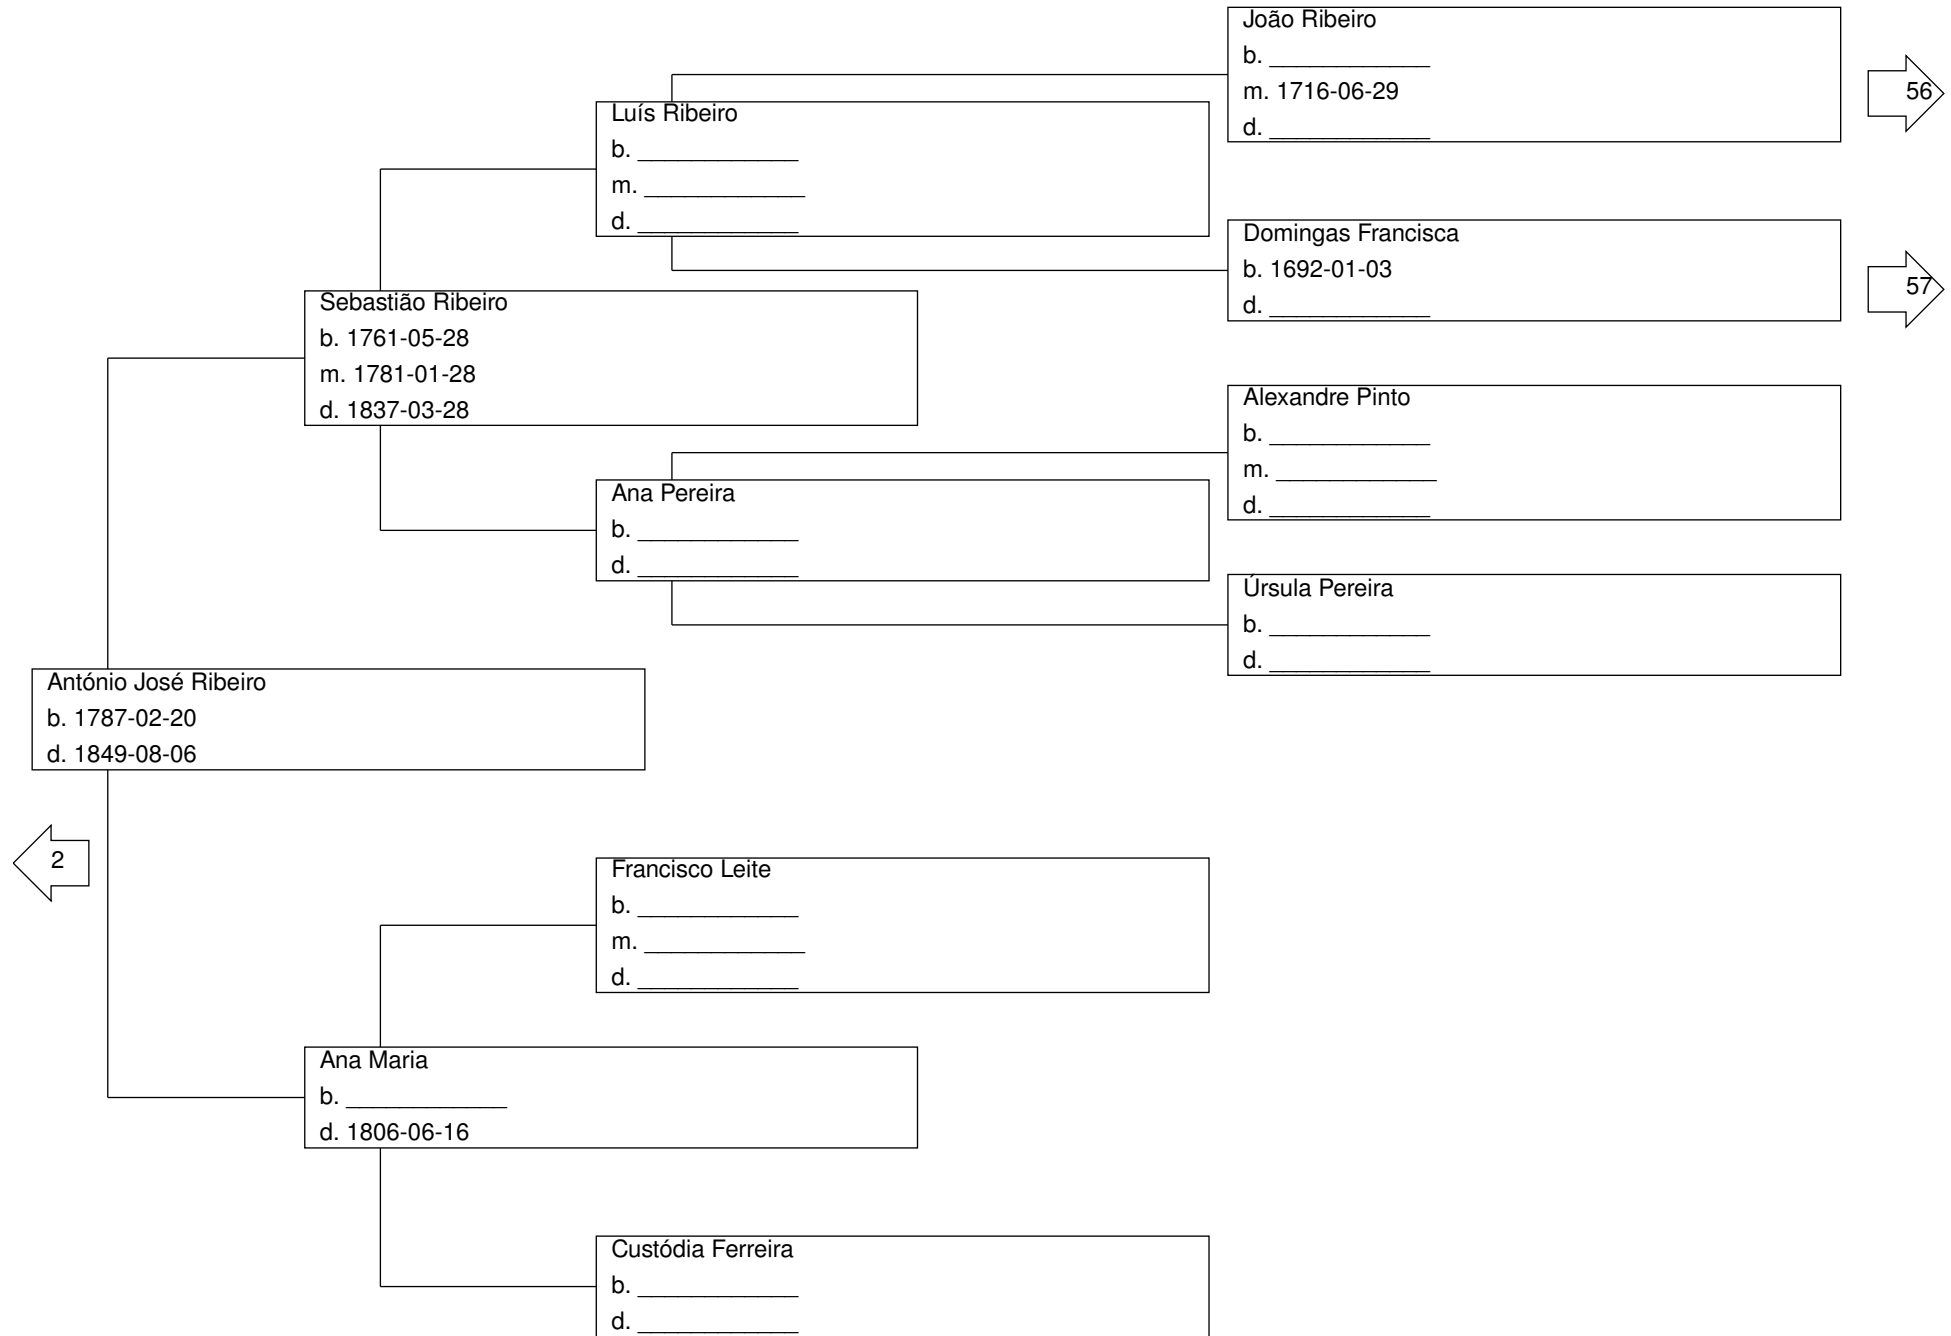

Pedigree Chart for Ricardo Pedro Lopes Martins de Mendes Ribeiro